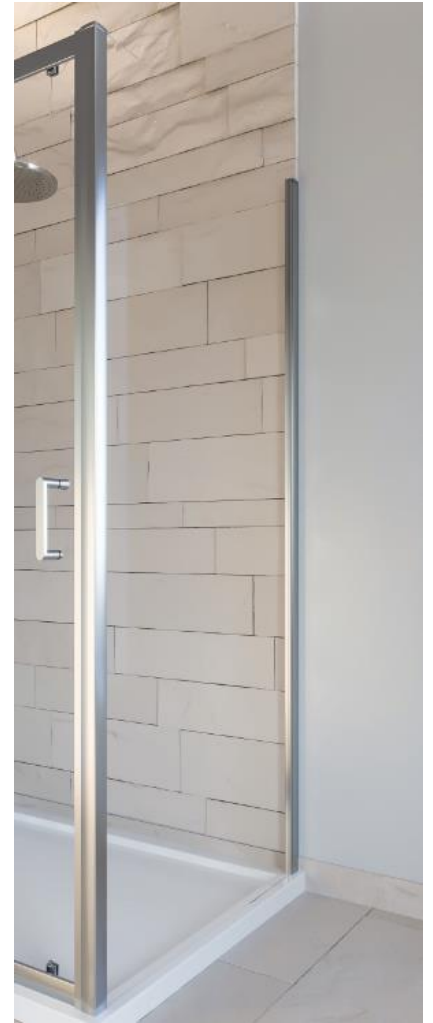

Technical Data Information

Product Code: CNVP760

Information: **Casanuova 760 Shower Door Side Panel**
1900mm High
6mm Toughened Safety Glass
Easy Clean Glass
Tested to Standard EN14428
Anodised Bright Silver Profiles
CE Certified
Reversible
20 Year Warranty