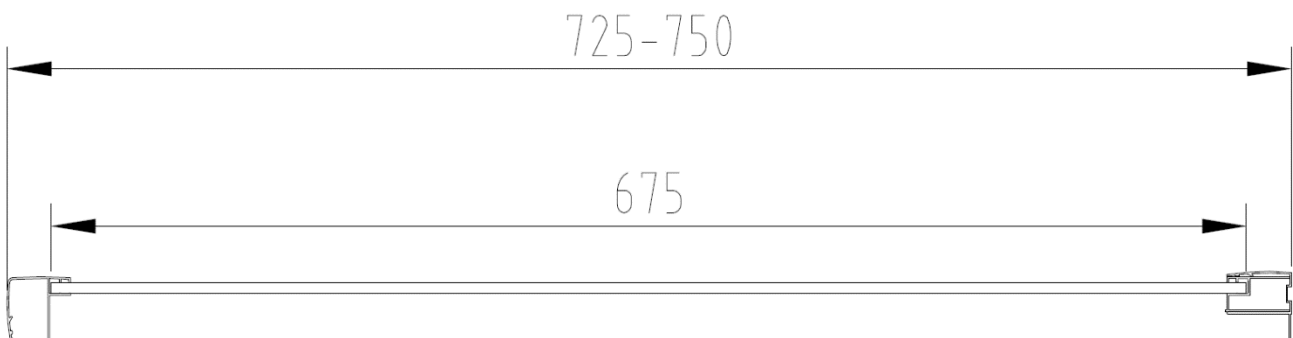

Technical Data Information

Product Code: CNVP760

Information: **Casanuova 760 Shower Door Side Panel**
1900mm High
6mm Toughened Safety Glass
Easy Clean Glass
Tested to Standard EN14428
Anodised Bright Silver Profiles
CE Certified
Reversible
20 Year Warranty

All Dimensions are in millimetres. The information contained on this page was correct at date of issue. Fitting dimensions are provided as a guide only. Some variation may occur due to manufacturing tolerances. We pursue a policy of continuing improvement in design and performance of our products and so reserve the right to change specifications without prior notice.