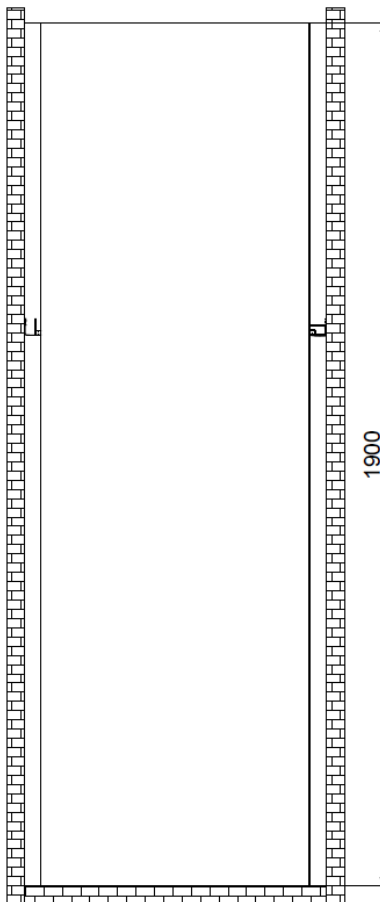

Technical Data Information

Product Code: CNVP760

Information: **Casanuova 760 Shower Door Side Panel**
1900mm High
6mm Toughened Safety Glass
Easy Clean Glass
Tested to Standard EN14428
Anodised Bright Silver Profiles
CE Certified
Reversible
20 Year Warranty

All Dimensions are in millimetres. The information contained on this page was correct at date of issue. Fitting dimensions are provided as a guide only. Some variation may occur due to manufacturing tolerances. We pursue a policy of continuing improvement in design and performance of our products and so reserve the right to change specifications without prior notice.