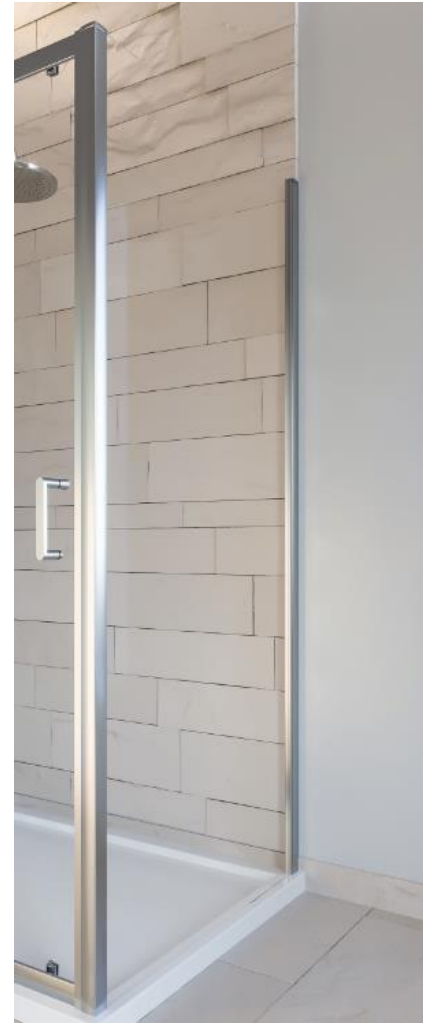

Technical Data Information

Product Code: CNVP700

Information: **Casanuova 700 Shower Door Side Panel**
1900mm High
6mm Toughened Safety Glass
Easy Clean Glass
Tested to Standard EN14428
Anodised Bright Silver Profiles
CE Certified
Reversible
20 Year Warranty