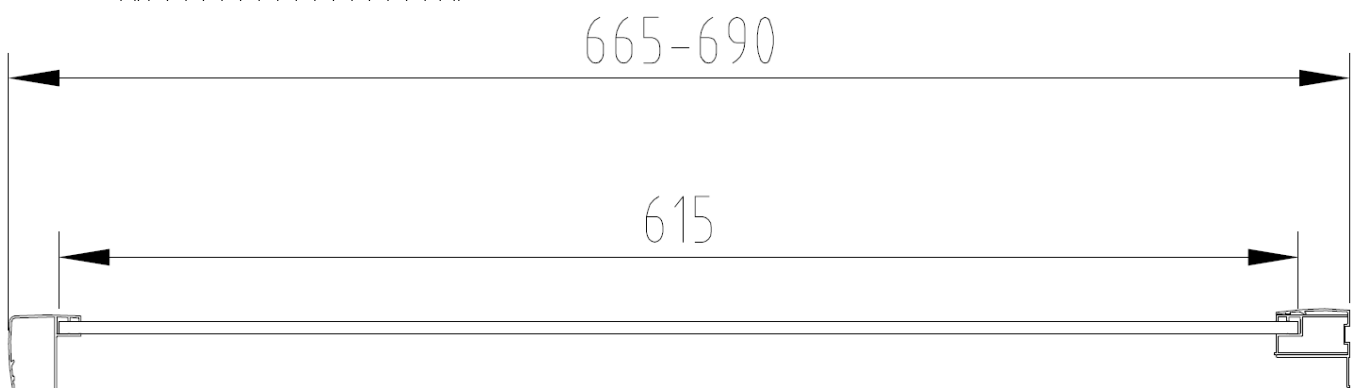

Technical Data Information

Product Code: CNVP700

Information: **Casanuova 700 Shower Door Side Panel**
1900mm High
6mm Toughened Safety Glass
Easy Clean Glass
Tested to Standard EN14428
Anodised Bright Silver Profiles
CE Certified
Reversible
20 Year Warranty

All Dimensions are in millimetres. The information contained on this page was correct at date of issue. Fitting dimensions are provided as a guide only. Some variation may occur due to manufacturing tolerances. We pursue a policy of continuing improvement in design and performance of our products and so reserve the right to change specifications without prior notice.