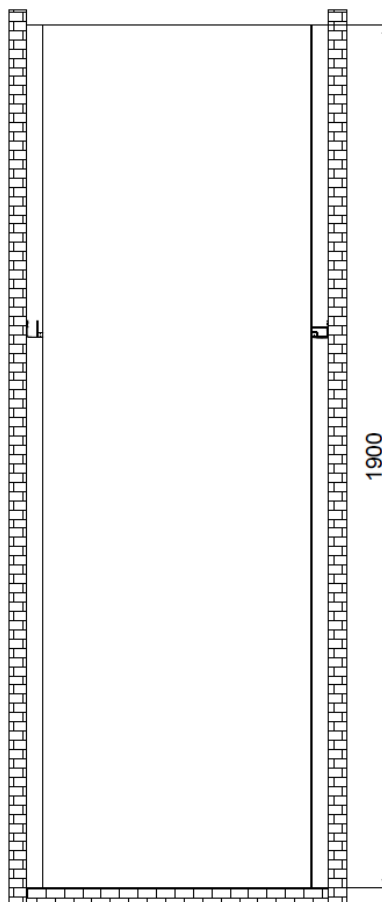

Technical Data Information

Product Code: CNVP700

Information: **Casanuova 700 Shower Door Side Panel**
1900mm High
6mm Toughened Safety Glass
Easy Clean Glass
Tested to Standard EN14428
Anodised Bright Silver Profiles
CE Certified
Reversible
20 Year Warranty

All Dimensions are in millimetres. The information contained on this page was correct at date of issue. Fitting dimensions are provided as a guide only. Some variation may occur due to manufacturing tolerances. We pursue a policy of continuing improvement in design and performance of our products and so reserve the right to change specifications without prior notice.