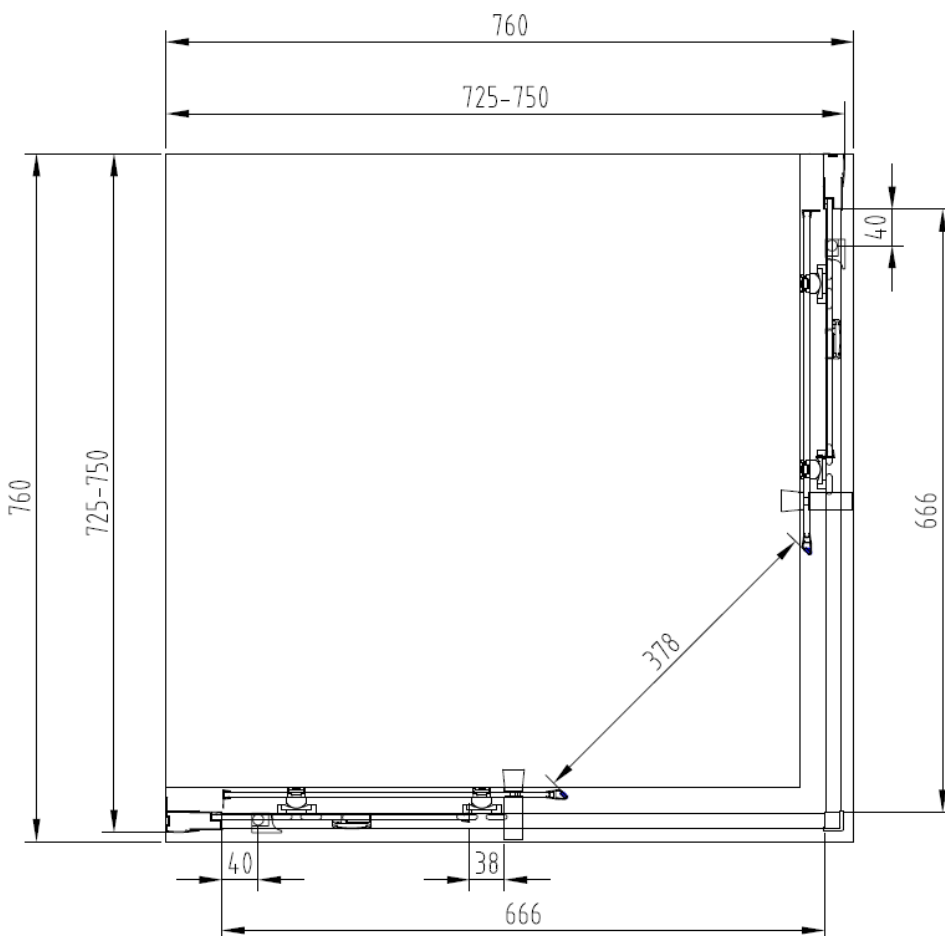

Technical Data Information

Product Code: CNVCE760

Information: **Casanuova 760 Corner Entry Shower Door**
1900mm High
Magnetic Door Closure
6mm Toughened Safety Glass
Easy Clean Glass
Tested to Standard EN14428
Anodised Bright Silver Profiles
CE Certified
Double Rollers with Quick Release
Reversible
20 Year Warranty
Door Opening: 378mm

All Dimensions are in millimetres. The information contained on this page was correct at date of issue. Fitting dimensions are provided as a guide only. Some variation may occur due to manufacturing tolerances. We pursue a policy of continuing improvement in design and performance of our products and so reserve the right to change specifications without prior notice.