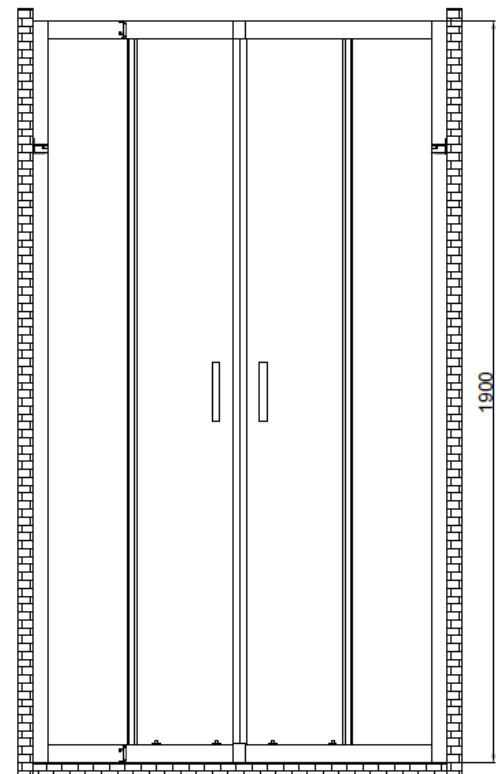

Technical Data Information

Product Code: CNVCE760

Information: **Casanuova 760 Corner Entry Shower Door**
1900mm High
Magnetic Door Closure
6mm Toughened Safety Glass
Easy Clean Glass
Tested to Standard EN14428
Anodised Bright Silver Profiles
CE Certified
Double Rollers with Quick Release
Reversible
20 Year Warranty
Door Opening: 378mm

All Dimensions are in millimetres. The information contained on this page was correct at date of issue. Fitting dimensions are provided as a guide only. Some variation may occur due to manufacturing tolerances. We pursue a policy of continuing improvement in design and performance of our products and so reserve the right to change specifications without prior notice.