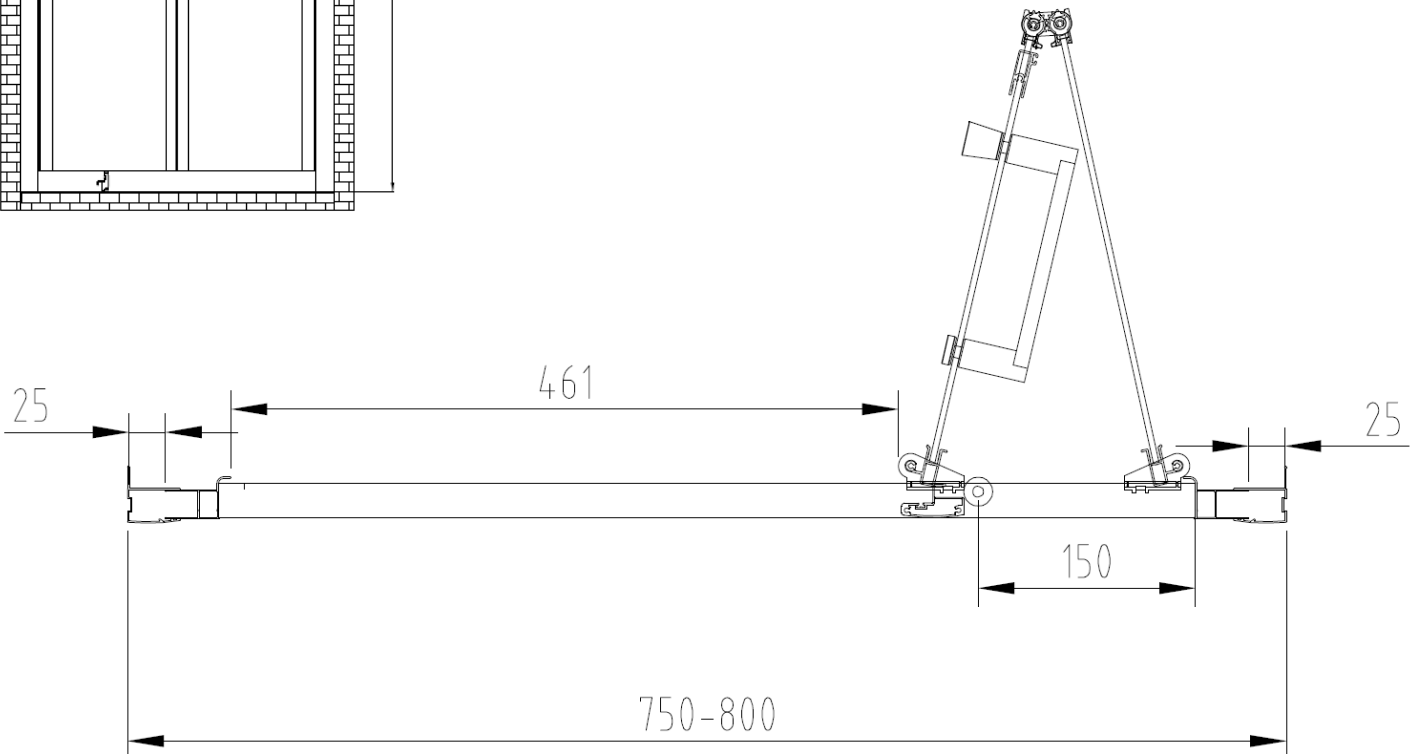

Technical Data Information

Product Code: CNVB800

Information: **Casanuova 800 Bi-Fold Shower Door**
1900mm High
Magnetic Door Closure
6mm Toughened Safety Glass
Easy Clean Glass
Tested to Standard EN14428
Anodised Bright Silver Profiles
CE Certified
Double Rollers with Quick Release
Reversible
20 Year Warranty
Door Opening: 461mm

All Dimensions are in millimetres. The information contained on this page was correct at date of issue. Fitting dimensions are provided as a guide only. Some variation may occur due to manufacturing tolerances. We pursue a policy of continuing improvement in design and performance of our products and so reserve the right to change specifications without prior notice.