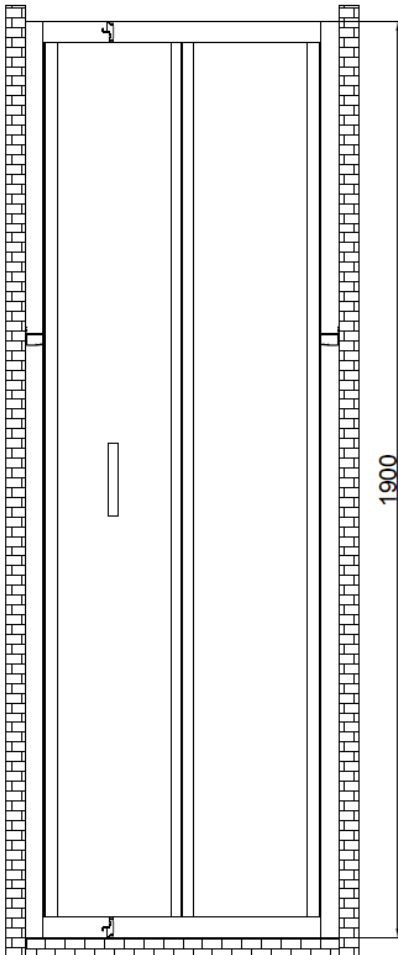

Technical Data Information

Product Code: CNVB800

Information: **Casanuova 800 Bi-Fold Shower Door**
1900mm High
Magnetic Door Closure
6mm Toughened Safety Glass
Easy Clean Glass
Tested to Standard EN14428
Anodised Bright Silver Profiles
CE Certified
Double Rollers with Quick Release
Reversible
20 Year Warranty
Door Opening: 461mm

All Dimensions are in millimetres. The information contained on this page was correct at date of issue. Fitting dimensions are provided as a guide only. Some variation may occur due to manufacturing tolerances. We pursue a policy of continuing improvement in design and performance of our products and so reserve the right to change specifications without prior notice.