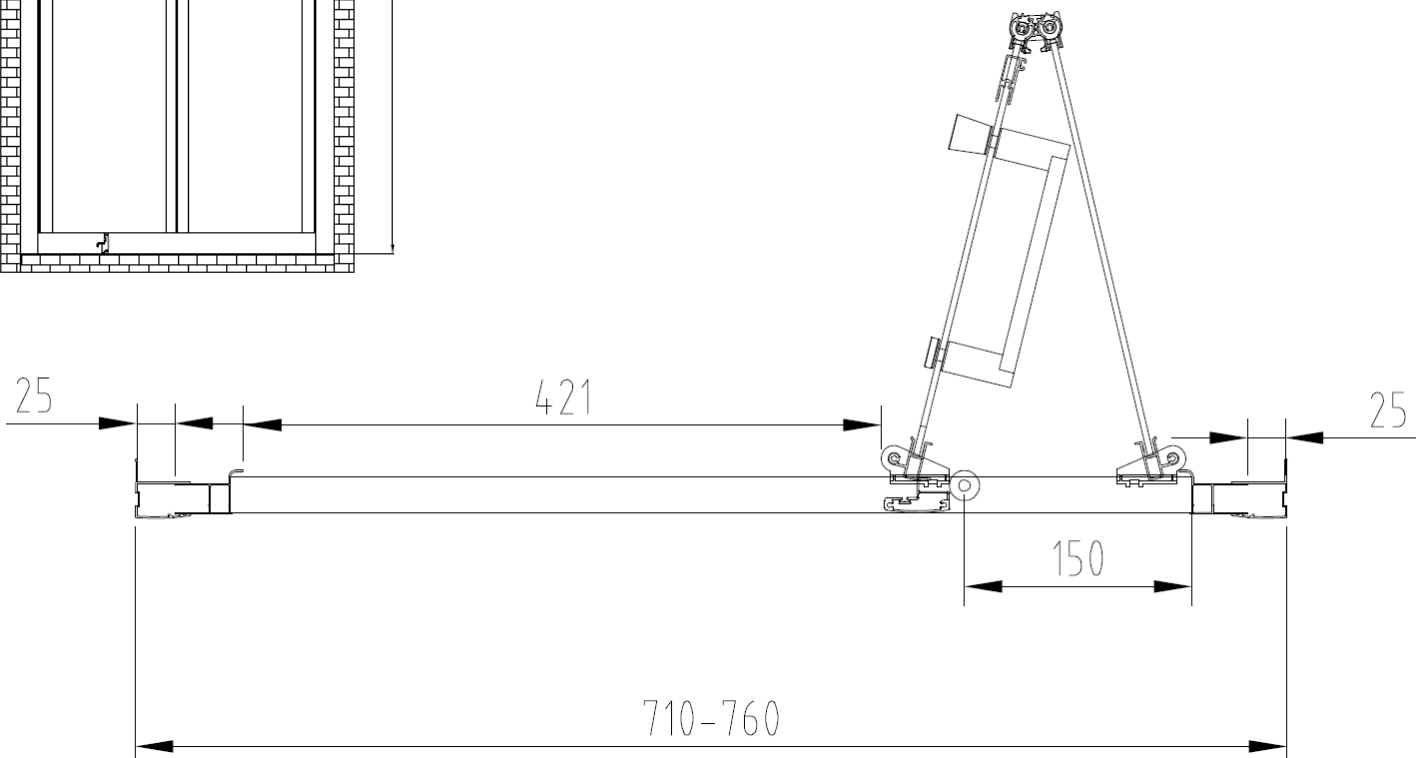

Technical Data Information

Product Code: CNVB760

Information: **Casanuova 760 Bi-Fold Shower Door**
1900mm High
Magnetic Door Closure
6mm Toughened Safety Glass
Easy Clean Glass
Tested to Standard EN14428
Anodised Bright Silver Profiles
CE Certified
Double Rollers with Quick Release
Reversable
20 Year Warranty
Door Opening: 421mm

All Dimensions are in millimetres. The information contained on this page was correct at date of issue. Fitting dimensions are provided as a guide only. Some variation may occur due to manufacturing tolerances. We pursue a policy of continuing improvement in design and performance of our products and so reserve the right to change specifications without prior notice.