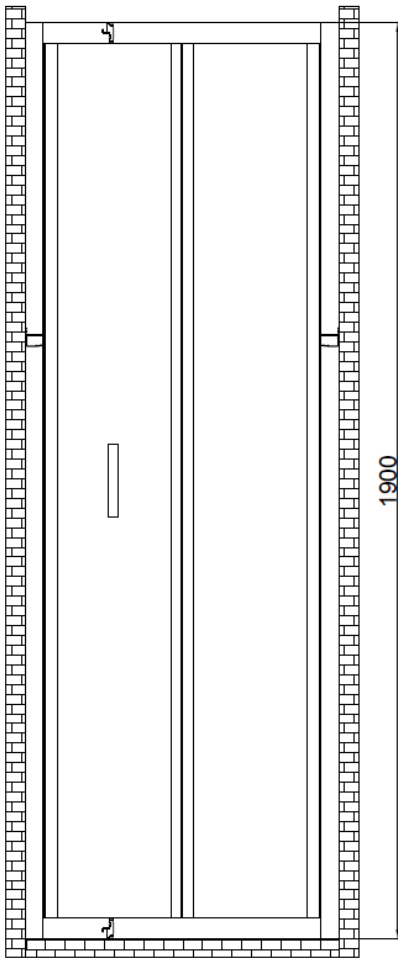

Technical Data Information

Product Code: CNVB760

Information: **Casanuova 760 Bi-Fold Shower Door**
1900mm High
Magnetic Door Closure
6mm Toughened Safety Glass
Easy Clean Glass
Tested to Standard EN14428
Anodised Bright Silver Profiles
CE Certified
Double Rollers with Quick Release
Reversable
20 Year Warranty
Door Opening: 421mm

All Dimensions are in millimetres. The information contained on this page was correct at date of issue. Fitting dimensions are provided as a guide only. Some variation may occur due to manufacturing tolerances. We pursue a policy of continuing improvement in design and performance of our products and so reserve the right to change specifications without prior notice.