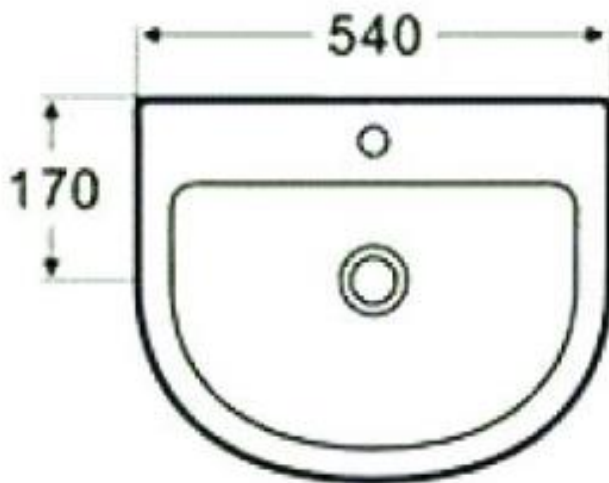

R.T. LARGE

ESTABLISHED 1969

Merida Basin 1TH and Pedestal

Product Code:

CMERBAS1TH & CMERPED

Features:

W: 540 x D: 430 x H: 830

Bolt Hole Centres: 220

All Dimensions in mm
Drawings not to scale