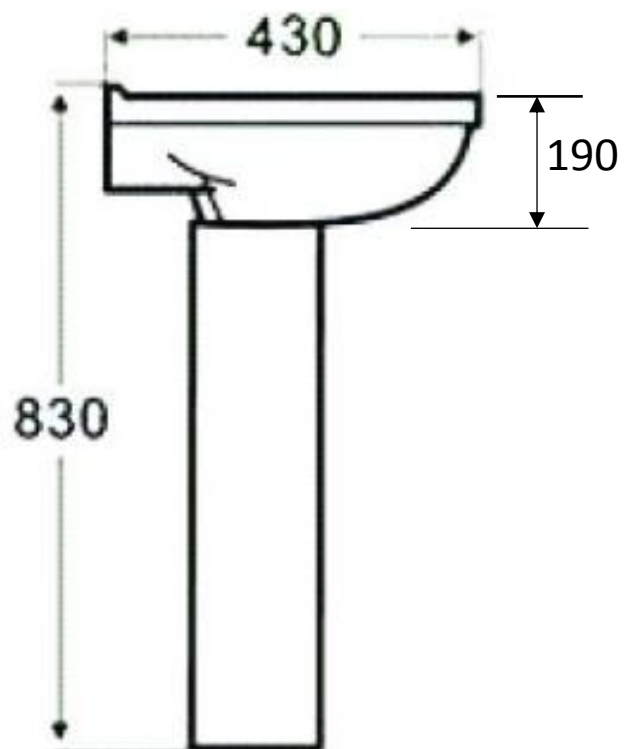

R.T. LARGE

ESTABLISHED 1969

Merida Basin 1TH and Pedestal

Product Code:

CMERBAS1TH & CMERPED

Features:

W: 540 x D: 430 x H: 830

Bolt Hole Centres: 220

All Dimensions in mm
Drawings not to scale