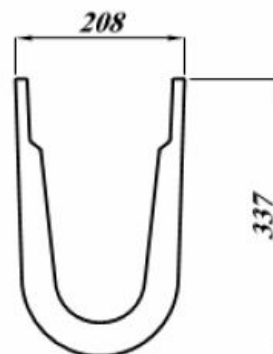

KOTA SEMI PEDESTAL

Product Code	CKOTPEDSM
Weight (Kg)	6.8
Material	Ceramic

Key features:

- Semi Pedestal
- To suit Kota basins
- White
- Lifetime ceramic guarantee*

Description:

This Kota semi pedestal is designed for use with either of the Kota 450mm, 500mm and 550mm wash hand basin's giving your bathroom that contemporary look while saving floor space.

All dimensions are approximate and subject to normal ceramic variation. Although every effort is made not to change the above product specification, RT Large reserve the right to do so without prior notification if necessary. *Against manufacturers defects. Full information on guarantees available upon request.