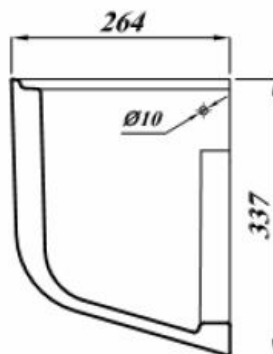

KOTA SEMI PEDESTAL

Product Code	CKOTPEDSM
Weight (Kg)	6.8
Material	Ceramic

Key features:

- Semi Pedestal
- To suit Kota basins
- White
- Lifetime ceramic guarantee*

Description:

This Kota semi pedestal is designed for use with either of the Kota 450mm, 500mm and 550mm wash hand basin's giving your bathroom that contemporary look while saving floor space.

All dimensions are approximate and subject to normal ceramic variation. Although every effort is made not to change the above product specification, RT Large reserve the right to do so without prior notification if necessary. *Against manufacturers defects. Full information on guarantees available upon request.