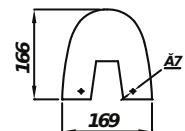

## KOTA FULL PEDESTAL

<b>Product Code</b>	<b>CKOTPEDF</b>
<b>Weight (Kg)</b>	8.93kg
<b>Material</b>	Vitreous China

### Description:

Kota Pedestal White has been created for business professionals who demand value-for-money without quality compromise. This full height pedestal brings a modern look and feel to your bathroom while hiding the basin trap and pipes. This pedestal is for use with the 450mm 500mm and 550mm Kota basins.