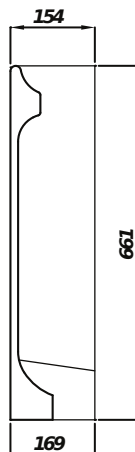

## KOTA FULL PEDESTAL

<b>Product Code</b>	<b>CKOTPEDF</b>
<b>Weight (Kg)</b>	8.93kg
<b>Material</b>	Vitreous China

### Description:

Kota Pedestal White has been created for business professionals who demand value-for-money without quality compromise. This full height pedestal brings a modern look and feel to your bathroom while hiding the basin trap and pipes. This pedestal is for use with the 450mm 500mm and 550mm Kota basins.

All dimensions are approximate and subject to normal ceramic variation. Although every effort is made not to change the above product specification, Lecico reserve the right to do so without prior notification if necessary. \*Against manufacturers defects. Full information on guarantees available upon request.