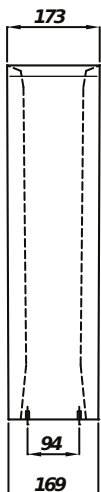

## KOTA FULL PEDESTAL

<b>Product Code</b>	<b>CKOTPEDF</b>
<b>Weight (Kg)</b>	8.93kg
<b>Material</b>	Vitreous China

### Description:

Kota Pedestal White has been created for business professionals who demand value-for-money without quality compromise. This full height pedestal brings a modern look and feel to your bathroom while hiding the basin trap and pipes. This pedestal is for use with the 450mm 500mm and 550mm Kota basins.