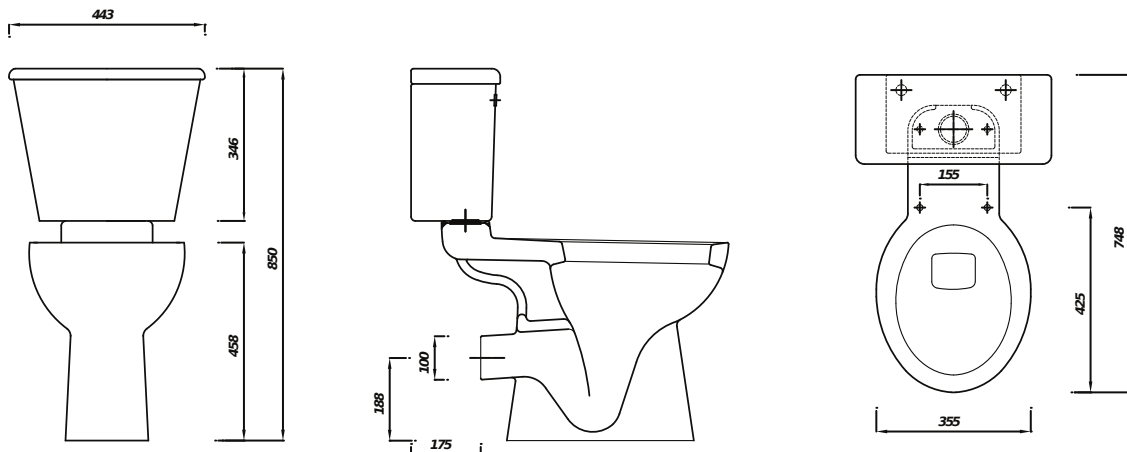

KOTA DOC M CLOSE COUPLED PAN (460 HIGH)

Product Code	CKOTDOCMCCPAN
Weight (Kg)	18.4kg
Material	Vitreous China
Flushing Volume (L)	6ltr Single Flush
Colour	White

Key features:

- Horizontal outlet
- UKCA compliant
- Classic close coupled design
- Raised height

Description:

This comfort height WC is designed to be fully compliant with DocM. Its raised height and 750mm projection makes transferring to and from a wheelchair easier. When used in conjunction with other dedicated DocM products from the Lecico range and following the official Lantac room layout, this combination ensures statutory compliance.

All dimensions are approximate and subject to normal ceramic variation. Although every effort is made not to change the above product specification, RT Large reserve the right to do so without prior notification if necessary. Lifetime ceramic guarantee against manufacturers defects. Full information on guarantees available upon request.