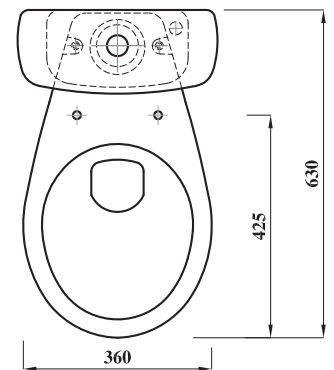

## KOTA CLOSE COUPLED PUSH BUTTON

<b>Product Code</b>	<b>CKOTCCPANPK</b>
<b>Pan Outlet</b>	Horizontal
<b>Weight (Kg)</b>	28.7
<b>Fixing kit included</b>	Yes
<b>Material</b>	Vitreous China
<b>Cistern fittings included</b>	Yes
<b>Pre-installed/Bagged</b>	Pre-installed
<b>Flushing Volume (Ltr)</b>	6/4 Standard
<b>Flushing Mechanism</b>	Dual Flush Push Button
<b>Inlet</b>	RH Bottom Inlet

### Key features:

- UKCA compliant
- Smooth modern design
- Water saving option
- Soft close seat

### Description:

A close coupled pan with smooth lines, it's family friendly easy clean WC will fit perfectly with a dual flush push button operation.

All dimensions are approximate and subject to normal ceramic variation. Although every effort is made not to change the above product specification, RT Large reserve the right to do so without prior notification if necessary. \*Against manufacturers defects. Full information on guarantees available upon request.