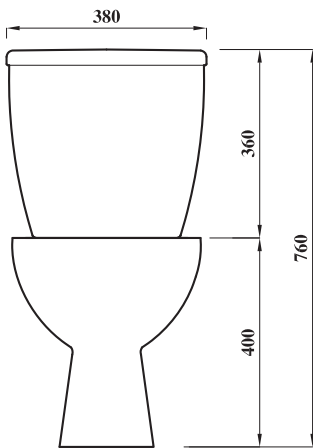

## KOTA CLOSE COUPLED PUSH BUTTON

<b>Product Code</b>	<b>CKOTCCPANPK</b>
<b>Pan Outlet</b>	Horizontal
<b>Weight (Kg)</b>	28.7
<b>Fixing kit included</b>	Yes
<b>Material</b>	Vitreous China
<b>Cistern fittings included</b>	Yes
<b>Pre-installed/Bagged</b>	Pre-installed
<b>Flushing Volume (Ltr)</b>	6/4 Standard
<b>Flushing Mechanism</b>	Dual Flush Push Button
<b>Inlet</b>	RH Bottom Inlet

### Description:

A close coupled pan with smooth lines, it's family friendly easy clean WC will fit perfectly with a dual flush push button operation.

All dimensions are approximate and subject to normal ceramic variation. Although every effort is made not to change the above product specification, RT Large reserve the right to do so without prior notification if necessary. \*Against manufacturers defects. Full information on guarantees available upon request.