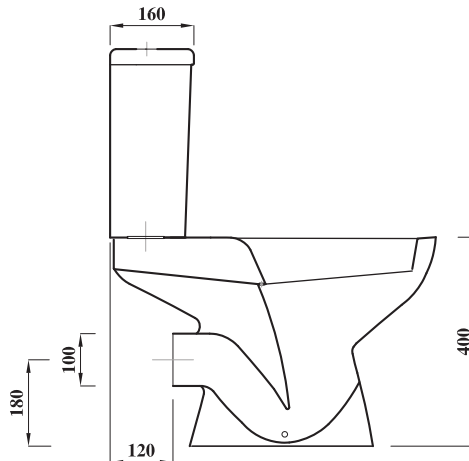

## KOTA CLOSE COUPLED PUSH BUTTON

<b>Product Code</b>	<b>CKOTCCPANPK</b>
<b>Pan Outlet</b>	Horizontal
<b>Weight (Kg)</b>	28.7
<b>Fixing kit included</b>	Yes
<b>Material</b>	Vitreous China
<b>Cistern fittings included</b>	Yes
<b>Pre-installed/Bagged</b>	Pre-installed
<b>Flushing Volume (Ltr)</b>	6/4 Standard
<b>Flushing Mechanism</b>	Dual Flush Push Button
<b>Inlet</b>	RH Bottom Inlet

### Description:

A close coupled pan with smooth lines, it's family friendly easy clean WC will fit perfectly with a dual flush push button operation.

All dimensions are approximate and subject to normal ceramic variation. Although every effort is made not to change the above product specification, RT Large reserve the right to do so without prior notification if necessary. \*Against manufacturers defects. Full information on guarantees available upon request.