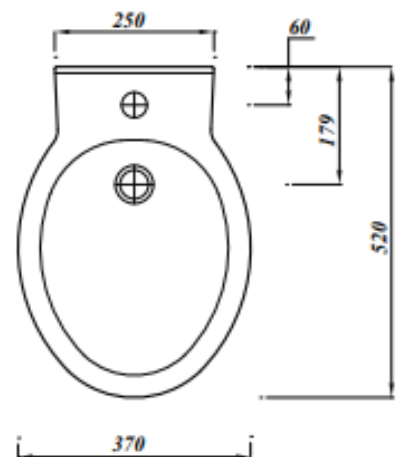

Technical Data Information

Product Code:

CKOTBID

Information:

Kota Floor Standing Bidet
Material: Vitreous China
Weight 15.85kg
Fixings Not Included
UKCA Compliant
One Tap Hole
Versatile Styling
Lifetime Ceramic Guarantee

Overall Dimensions:

H: 390 x D: 520 x W: 370

*Tap Not Included

All Dimensions are in millimetres. The information contained on this page was correct at date of issue. Fitting dimensions are provided as a guide only. Some variation may occur due to manufacturing tolerances. We pursue a policy of continuing improvement in design and performance of our products and so reserve the right to change specifications without prior notice.