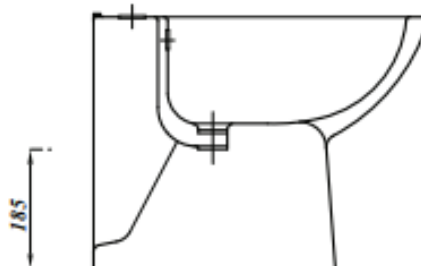

Technical Data Information

Product Code:

CKOTBID

Information:

Kota Floor Standing Bidet
Material: Vitreous China
Weight 15.85kg
Fixings Not Included
UKCA Compliant
One Tap Hole
Versatile Styling
Lifetime Ceramic Guarantee

Overall Dimensions:

H: 390 x D: 520 x W: 370

*Tap Not Included

All Dimensions are in millimetres. The information contained on this page was correct at date of issue. Fitting dimensions are provided as a guide only. Some variation may occur due to manufacturing tolerances. We pursue a policy of continuing improvement in design and performance of our products and so reserve the right to change specifications without prior notice.