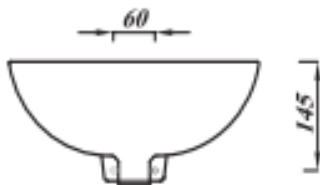

Technical Data Information

Product Code:

CKOTBAS352TH

Information:

Kota Cloakroom 35mm 2TH Basin
Material: Vitreous China
Weight: 5kg
UKCA Compliant
Compact Design
Internal Overflow
Chrome Effect Overflow Ring
Lifetime Ceramic Guarantee

Overall Dimensions:

H: 166 x D: 255 x W: 360

All Dimensions are in millimetres. The information contained on this page was correct at date of issue. Fitting dimensions are provided as a guide only. Some variation may occur due to manufacturing tolerances. We pursue a policy of continuing improvement in design and performance of our products and so reserve the right to change specifications without prior notice.