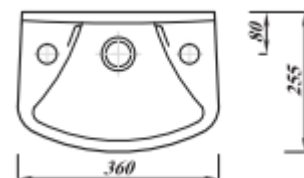

Technical Data Information

Product Code:

CKOTBAS352TH

Information:

Kota Cloakroom 35mm 2TH Basin
Material: Vitreous China
Weight: 5kg
UKCA Compliant
Compact Design
Internal Overflow
Chrome Effect Overflow Ring
Lifetime Ceramic Guarantee

Overall Dimensions:

H: 166 x D: 255 x W: 360

All Dimensions are in millimetres. The information contained on this page was correct at date of issue. Fitting dimensions are provided as a guide only. Some variation may occur due to manufacturing tolerances. We pursue a policy of continuing improvement in design and performance of our products and so reserve the right to change specifications without prior notice.