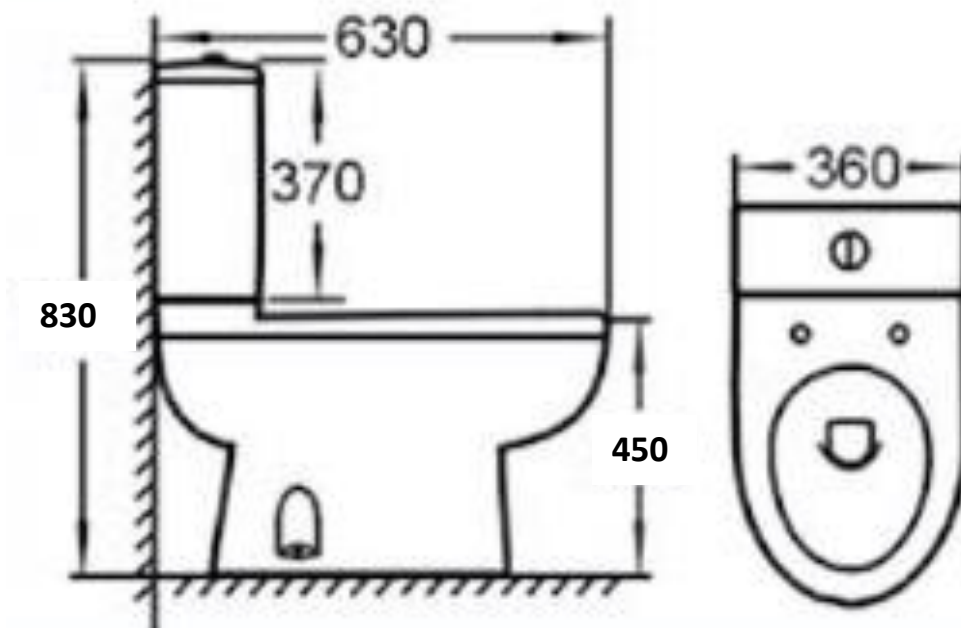

Technical Data Information

Product Code: CKOSCPANH & CKOSTAN

Information: Kosmo CC Pan Pack
Comfort Height
Open Back
Inlet Location on RHS
Dual Flush Cistern
Soft Close Seat

Overall Dimensions: D: 630 x W: 360 x H: 830

All Dimensions are in millimetres. The information contained on this page was correct at date of issue. Fitting dimensions are provided as a guide only. Some variation may occur due to manufacturing tolerances. We pursue a policy of continuing improvement in design and performance of our products and so reserve the right to change specifications without prior notice.