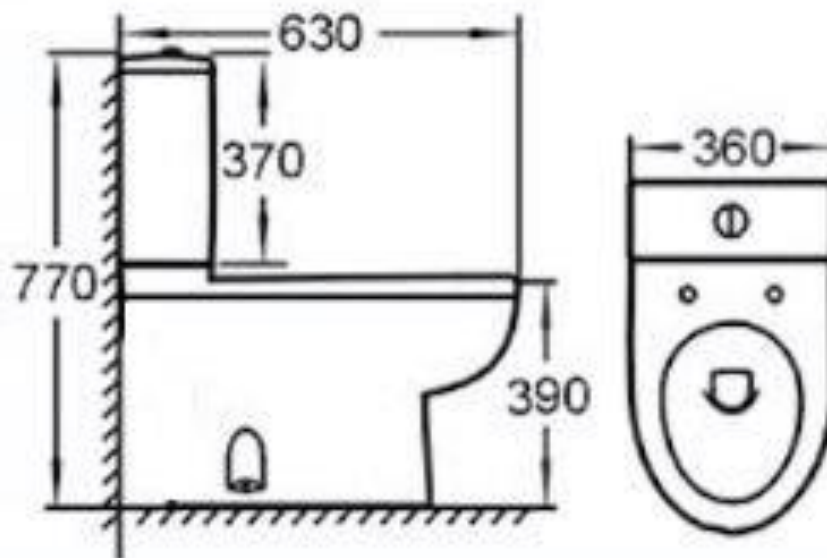

Technical Data Information

Product Code: CKOSCPANF & CKOSTAN

Information: Kosmo CC Pan Pack
Fully Flush to wall
Concealed inlet
Inlet Location on RHS
Dual Flush Cistern
Soft Close Seat

Overall Dimensions: D: 630 x W: 360 x H: 770

All Dimensions are in millimetres. The information contained on this page was correct at date of issue. Fitting dimensions are provided as a guide only. Some variation may occur due to manufacturing tolerances. We pursue a policy of continuing improvement in design and performance of our products and so reserve the right to change specifications without prior notice.