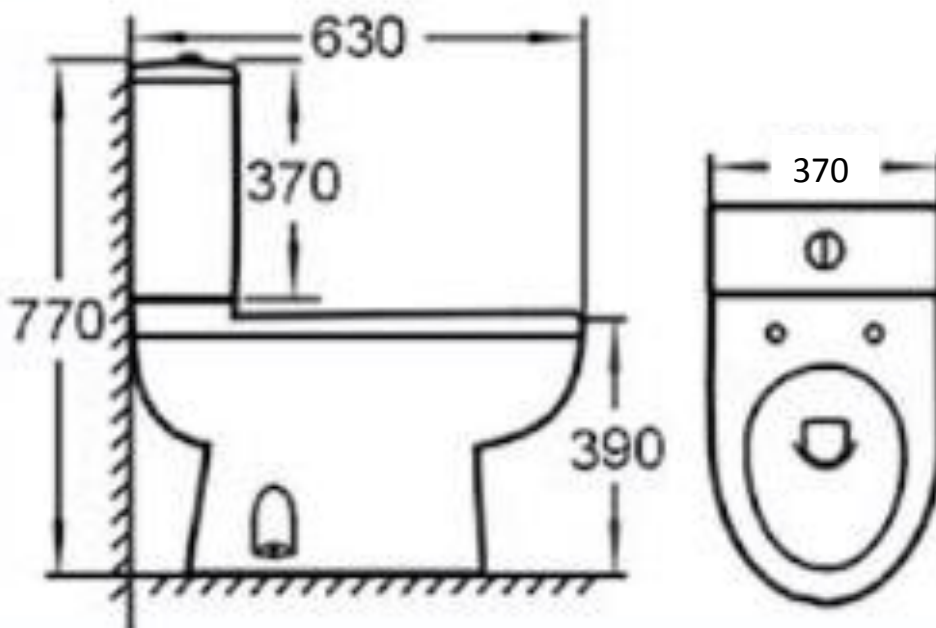

## Technical Data Information

**Product Code:** CKOSCPAN & CKOSTAN

**Information:** Kosmo CC Pan Pack  
Open Back  
Exposed inlet  
Inlet Location on RHS  
Dual Flush Cistern  
Soft Close Seat

**Overall Dimensions:** D: 630 x W: 370 x H: 770

All Dimensions are in millimetres. The information contained on this page was correct at date of issue. Fitting dimensions are provided as a guide only. Some variation may occur due to manufacturing tolerances. We pursue a policy of continuing improvement in design and performance of our products and so reserve the right to change specifications without prior notice.