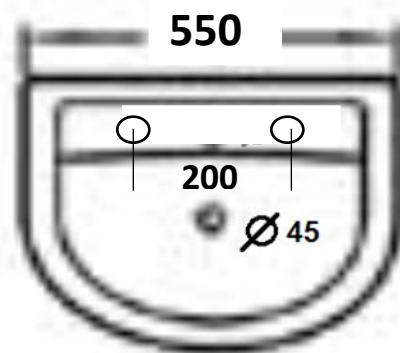

Technical Data Information

Product Code: CKOSBS552TH & CKOSPED

Information: Kosmo 550 Basin 2TH and Full pedestal
Built in over-flow

Overall Dimensions: 550mm x 460mm x 840mm

Basin Dimensions: 550mm x 460mm x 180mm

Basin Bolt Hole Centres: 180mm

Pedestal Dimensions: 150mm x 185mm x 670mm

All Dimensions are in millimetres. The information contained on this page was correct at date of issue. Fitting dimensions are provided as a guide only. Some variation may occur due to manufacturing tolerances. We pursue a policy of continuing improvement in design and performance of our products and so reserve the right to change specifications without prior notice.