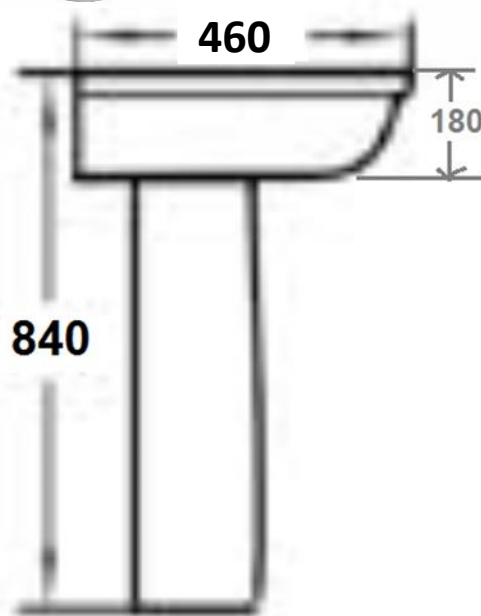

Technical Data Information

Product Code: CKOSBS552TH & CKOSPED

Information: Kosmo 550 Basin 2TH and Full pedestal
Built in over-flow

Overall Dimensions: 550mm x 460mm x 840mm

Basin Dimensions: 550mm x 460mm x 180mm

Basin Bolt Hole Centres: 180mm

Pedestal Dimensions: 150mm x 185mm x 670mm

All Dimensions are in millimetres. The information contained on this page was correct at date of issue. Fitting dimensions are provided as a guide only. Some variation may occur due to manufacturing tolerances. We pursue a policy of continuing improvement in design and performance of our products and so reserve the right to change specifications without prior notice.