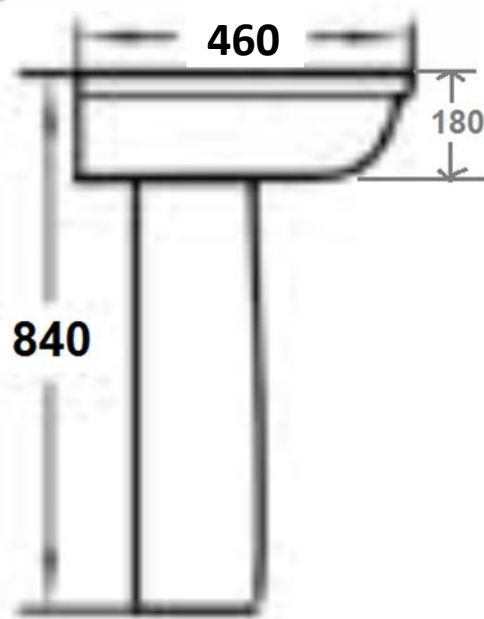

Technical Data Information

Product Code: CKOSBS551TH & CKOSPED

Information: Kosmo 550 Basin 1TH and Full pedestal
Built in over-flow

Overall Dimensions: 550mm x 460mm x 840mm

Basin Dimensions: 550mm x 460mm x 180mm

Basin Bolt Hole Centres: 180mm

Pedestal Dimensions: 150mm x 185mm x 670mm

All Dimensions are in millimetres. The information contained on this page was correct at date of issue. Fitting dimensions are provided as a guide only. Some variation may occur due to manufacturing tolerances. We pursue a policy of continuing improvement in design and performance of our products and so reserve the right to change specifications without prior notice.