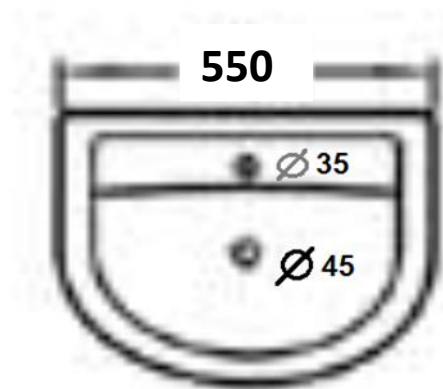

Technical Data Information

Product Code: CKOSBS551TH & CKOSPED

Information: Kosmo 550 Basin 1TH and Full pedestal
Built in over-flow

Overall Dimensions: 550mm x 460mm x 840mm

Basin Dimensions: 550mm x 460mm x 180mm

Basin Bolt Hole Centres: 180mm

Pedestal Dimensions: 150mm x 185mm x 670mm

All Dimensions are in millimetres. The information contained on this page was correct at date of issue. Fitting dimensions are provided as a guide only. Some variation may occur due to manufacturing tolerances. We pursue a policy of continuing improvement in design and performance of our products and so reserve the right to change specifications without prior notice.