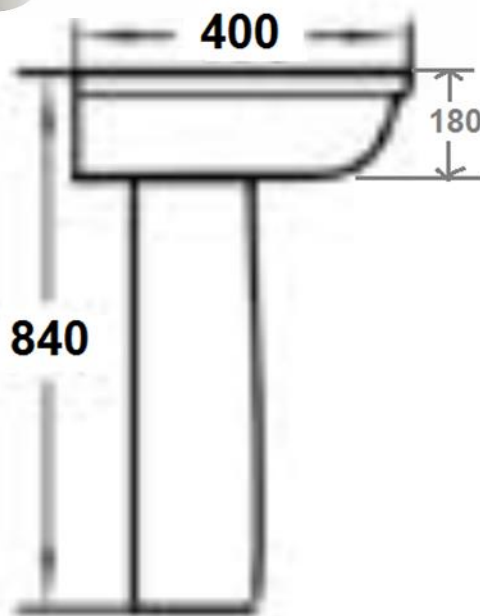

Technical Data Information

Product Code: CKOSBS502TH & CKOSPED

Information: Kosmo 500 Basin 2TH and Full pedestal
Built in over-flow

Overall Dimensions: 500mm x 400mm x 840mm

Basin Dimensions: 500mm x 400mm x 180mm

Basin Bolt Hole Centres: 180mm

Pedestal Dimensions: 150mm x 185mm x 670mm

All Dimensions are in millimetres. The information contained on this page was correct at date of issue. Fitting dimensions are provided as a guide only. Some variation may occur due to manufacturing tolerances. We pursue a policy of continuing improvement in design and performance of our products and so reserve the right to change specifications without prior notice.