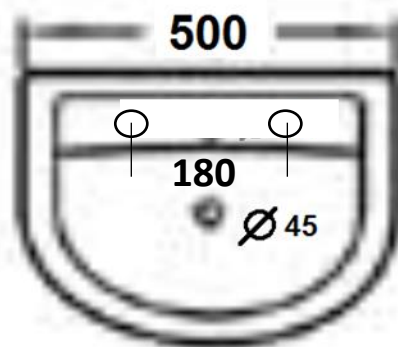

Technical Data Information

Product Code: CKOSBS502TH & CKOSPED

Information: Kosmo 500 Basin 2TH and Full pedestal
Built in over-flow

Overall Dimensions: 500mm x 400mm x 840mm

Basin Dimensions: 500mm x 400mm x 180mm

Basin Bolt Hole Centres: 180mm

Pedestal Dimensions: 150mm x 185mm x 670mm

All Dimensions are in millimetres. The information contained on this page was correct at date of issue. Fitting dimensions are provided as a guide only. Some variation may occur due to manufacturing tolerances. We pursue a policy of continuing improvement in design and performance of our products and so reserve the right to change specifications without prior notice.