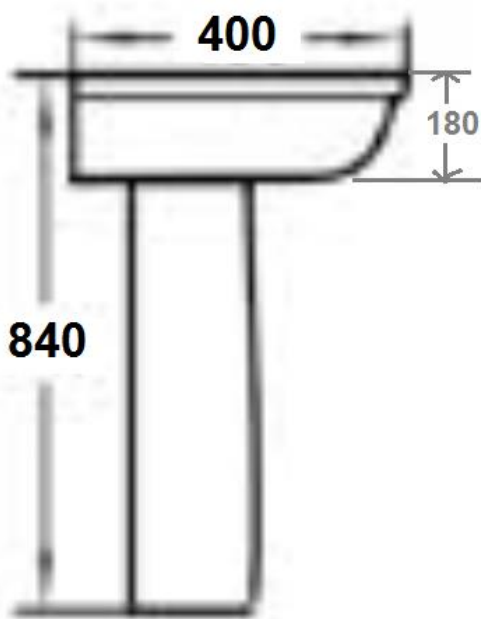

Technical Data Information

Product Code: CKOSBS501TH & CKOSPED

Information: Kosmo 500 Basin 1TH and Full pedestal
Built in over-flow

Overall Dimensions: 500mm x 400mm x 840mm

Basin Dimensions: 500mm x 400mm x 180mm

Basin Bolt Hole Centres: 180mm

Pedestal Dimensions: 150mm x 185mm x 670mm

All Dimensions are in millimetres. The information contained on this page was correct at date of issue. Fitting dimensions are provided as a guide only. Some variation may occur due to manufacturing tolerances. We pursue a policy of continuing improvement in design and performance of our products and so reserve the right to change specifications without prior notice.