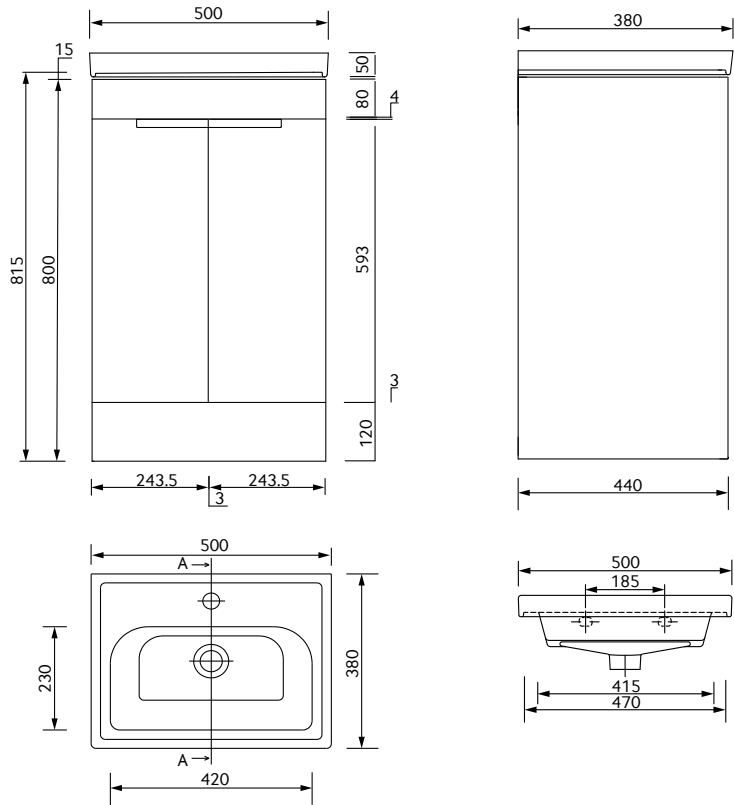

STOCKHOLM 50CM 2 DOOR FLOOR STANDING UNIT WITH WASHBASIN

Ceramic washbasin included - Choice of handle - Soft close mechanism - Tap not included

VANITY UNIT COLOURS

HANDLE COLOURS

PRODUCT CODE

GFST50WH - WHITE, BRUSHED GOLD
 CFST50WH - WHITE, BRUSHED CHROME
 BFST50WH - WHITE, MATT BLACK
 GFST50AG - ARTIC GREY, BRUSHED GOLD
 CFST50AG - ARTIC GREY, BRUSHED CHROME

MATERIAL

Fascia, Drawer Fronts, Top, Bottom & Side Panels are constructed using 18mm MDF PU Lacquered Finish Soft Close, Quick Release Metal Drawers – adjustable +/- 5mm

WEIGHT Unit 25kg, Basin 11.21 kg