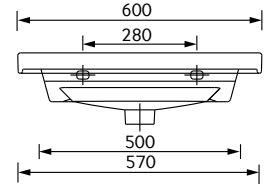

Ceramic washbasin included - Choice of handle - Soft close mechanism
Internal 2nd drawer with push to open - Tap not included