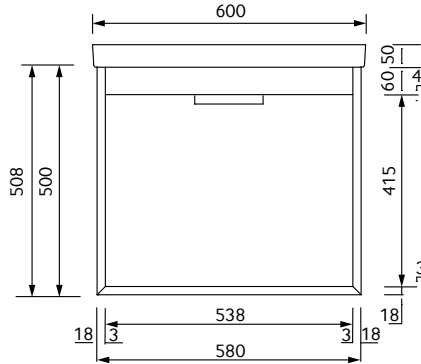

Ceramic washbasin included - Choice of handle - Soft close mechanism
Internal 2nd drawer with push to open - Tap not included

VANITY UNIT COLOURS

HANDLE COLOURS

PRODUCT CODE

GFJ60WH - WHITE, BRUSHED GOLD
CFJ60WH - WHITE, BRUSHED CHROME
BFJ60WH - WHITE, MATT BLACK
BFJ60KH - KHAKI MATT, MATT BLACK

CFJ60KH - KHAKI MATT, BRUSHED CHROME
GFJ60KH - KHAKI MATT, BRUSHED GOLD
CFJ60OB- OCEAN BLUE, BRUSHED CHROME
BFJ60OB- OCEAN BLUE, MATT BLACK

GFJ60OB- OCEAN BLUE, BRUSHED GOLD
CFJ60MN- MIDNIGHT GREY, BRUSHED CHROME
GFJ60MN- MIDNIGHT GREY, BRUSHED GOLD
BFJ60MN- MIDNIGHT GREY, MATT BLACK

MATERIAL

Fascia, Drawer Fronts, Top, Bottom & Side Panels are constructed using 18mm MDF PU Lacquered Finish Soft Close, Quick Release Metal Drawers – adjustable +/- 5mm

WEIGHT Unit 30kg, Basin 13.54 kg

FIXINGS Metal Hangers - Fixing kit supplied

WASHBASIN Malta 60cm Ceramic Washbasin

APPROVALS Unit – FSC Certified, Washbasin – CE Certified EN 14688