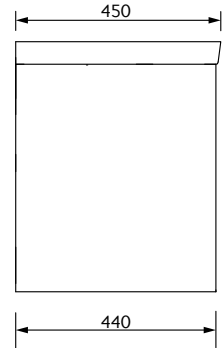

Ceramic washbasin included - Choice of handle - Soft close mechanism
Internal 2nd drawer with push to open - Tap not included

VANITY UNIT COLOURS

HANDLE COLOURS

PRODUCT CODE

GFJ60WH - WHITE, BRUSHED GOLD
CFJ60WH - WHITE, BRUSHED CHROME
BFJ60WH - WHITE, MATT BLACK
BFJ60KH - KHAKI MATT, MATT BLACK

CFJ60KH - KHAKI MATT, BRUSHED CHROME
GFJ60KH - KHAKI MATT, BRUSHED GOLD
CFJ60OB- OCEAN BLUE, BRUSHED CHROME
BFJ60OB- OCEAN BLUE, MATT BLACK

GFJ60OB- OCEAN BLUE, BRUSHED GOLD
CFJ60MN- MIDNIGHT GREY, BRUSHED CHROME
GFJ60MN- MIDNIGHT GREY, BRUSHED GOLD
BFJ60MN- MIDNIGHT GREY, MATT BLACK

MATERIAL

Fascia, Drawer Fronts, Top, Bottom & Side Panels are constructed using 18mm MDF PU Lacquered Finish Soft Close, Quick Release Metal Drawers – adjustable +/- 5mm

WEIGHT Unit 30kg, Basin 13.54 kg

FIXINGS Metal Hangers - Fixing kit supplied

WASHBASIN Malta 60cm Ceramic Washbasin

APPROVALS Unit – FSC Certified, Washbasin – CE Certified EN 14688