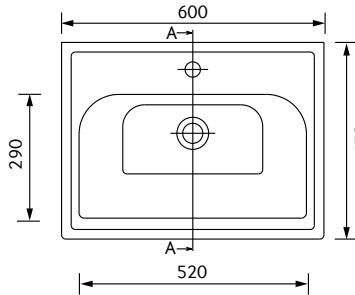

Ceramic washbasin included - Choice of handle - Soft close mechanism
Internal 2nd drawer with push to open - Tap not included

VANITY UNIT COLOURS

HANDLE COLOURS

PRODUCT CODE

GFJ60WH - WHITE, BRUSHED GOLD
CFJ60WH - WHITE, BRUSHED CHROME
BFJ60WH - WHITE, MATT BLACK
BFJ60KH - KHAKI MATT, MATT BLACK

CFJ60KH - KHAKI MATT, BRUSHED CHROME
GFJ60KH - KHAKI MATT, BRUSHED GOLD
CFJ60OB- OCEAN BLUE, BRUSHED CHROME
BFJ60OB- OCEAN BLUE, MATT BLACK

GFJ60OB- OCEAN BLUE, BRUSHED GOLD
CFJ60MN- MIDNIGHT GREY, BRUSHED CHROME
GFJ60MN- MIDNIGHT GREY, BRUSHED GOLD
BFJ60MN- MIDNIGHT GREY, MATT BLACK

MATERIAL

Fascia, Drawer Fronts, Top, Bottom & Side Panels are constructed using 18mm MDF PU Lacquered Finish Soft Close, Quick Release Metal Drawers – adjustable +/- 5mm

WEIGHT Unit 30kg, Basin 13.54 kg

FIXINGS Metal Hangers - Fixing kit supplied

WASHBASIN Malta 60cm Ceramic Washbasin

APPROVALS Unit – FSC Certified, Washbasin – CE Certified EN 14688