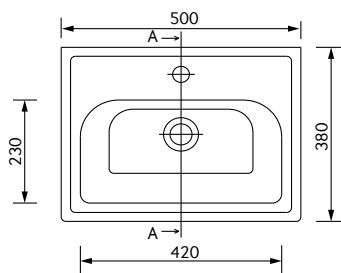

## STOCKHOLM 50CM 2 DRAWER FLOOR STANDING UNIT WITH WASHBASIN

Ceramic washbasin included - Choice of handle - Soft close mechanism - Tap not included