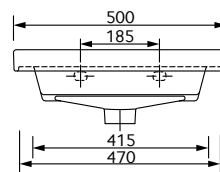

## STOCKHOLM 50CM 2 DRAWER FLOOR STANDING UNIT WITH WASHBASIN

Ceramic washbasin included - Choice of handle - Soft close mechanism - Tap not included