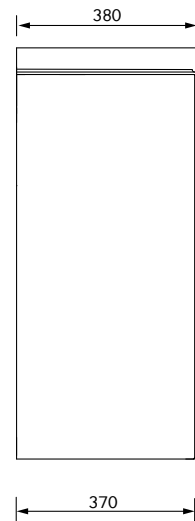

## STOCKHOLM 50CM 2 DRAWER FLOOR STANDING UNIT WITH WASHBASIN

Ceramic washbasin included - Choice of handle - Soft close mechanism - Tap not included