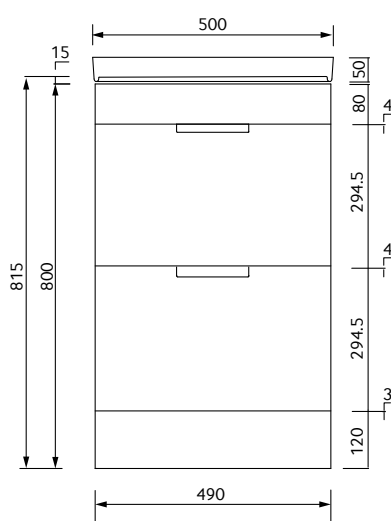

## STOCKHOLM 50CM 2 DRAWER FLOOR STANDING UNIT WITH WASHBASIN

Ceramic washbasin included - Choice of handle - Soft close mechanism - Tap not included

## MATERIAL

Fascia, Drawer Fronts, Top, Bottom & Side Panels are constructed using 18mm MDF PU Lacquered Finish Soft Close, Quick Release Metal Drawers – adjustable +/- 5mm

**WEIGHT** Unit 30kg, Basin 11.21 kg