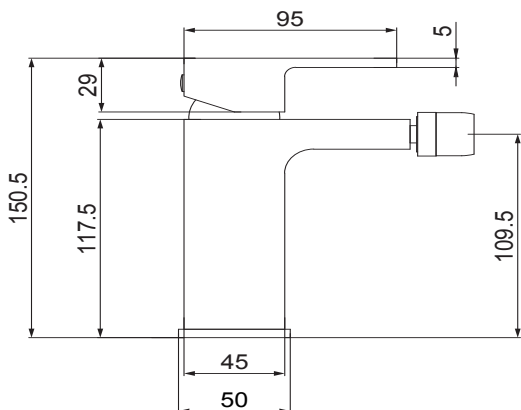

CONTOUR BIDET MIXER

PRODUCT INFORMATION

CCC008 Contour Bidet Mixer

MATERIAL Brass

COLOUR/FINISH Chrome

APPROVALS This product should be fitted in accordance with relevant Water Byelaw Regulations

FIXING Deck mounted using back nuts provided (do not overtighten)

ADDITIONAL INFORMATION For additional support, please contact us:

t +353 1 817 9755

e customersupport@sonasbathrooms.com

BAR	LITRES PER MIN
0.5	5.7
1	10.6
2	11.5
3	12.3

WARRANTY

- **5 year warranty** on taps applies to chrome finish and main body of products. All surfaces must be cleaned with warm soapy water and dried with soft cloths only. The use of abrasive cleaners or materials will render warranty invalid. Flexible tail connections, hoses, handsets and faucets are covered by a 2 year guarantee.
- **Do not over tighten** flexible tail connections as this may result in later failure of the fitting.
- To enable each supply to be individually isolated product should be fitted with individual isolating valves, claims will be dealt with on that basis.
- Suitable access should be provided for in order for products or parts to be replaced under warranty. In the event that *no access* is provided, labour cost claims cannot be upheld.