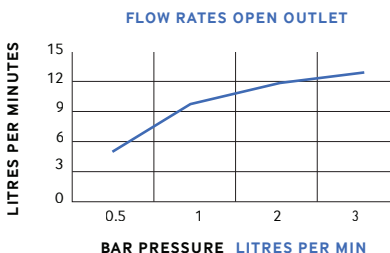

BAR	LITRES PER MIN
0.5	5.7
1	10.6
2	11.5
3	12.3