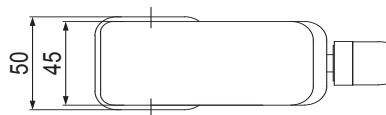

CONTOUR BIDET MIXER

PRODUCT INFORMATION

CCC008 Contour Bidet Mixer

MATERIAL Brass

COLOUR/FINISH Chrome

APPROVALS This product should be fitted in accordance with relevant Water Byelaw Regulations

FIXING Deck mounted using back nuts provided (do not overtighten)

ADDITIONAL INFORMATION For additional support, please contact us:

t +353 1 817 9755

e customersupport@sonasbathrooms.com

BAR	LITRES PER MIN
0.5	5.7
1	10.6
2	11.5
3	12.3

WARRANTY

- **5 year warranty** on taps applies to chrome finish and main body of products. All surfaces must be cleaned with warm soapy water and dried with soft cloths only. The use of abrasive cleaners or materials will render warranty invalid. Flexible tail connections, hoses, handsets and faucets are covered by a 2 year guarantee.
- **Do not over tighten** flexible tail connections as this may result in later failure of the fitting.
- To enable each supply to be individually isolated product should be fitted with individual isolating valves, claims will be dealt with on that basis.
- Suitable access should be provided for in order for products or parts to be replaced under warranty. In the event that *no access* is provided, labour cost claims cannot be upheld.