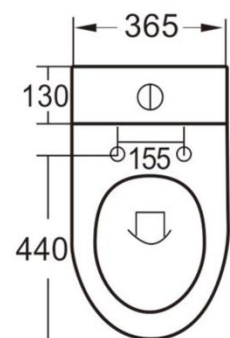

Technical Data Information

Product Code: CBOSPANOB

Information: Boston Open Back Pan
Rimless Technology
Colour: White

Overall Dimensions: H: 825 x D: 615 x W: 365

All Dimensions are in millimetres. The information contained on this page was correct at date of issue. Fitting dimensions are provided as a guide only. Some variation may occur due to manufacturing tolerances. We pursue a policy of continuing improvement in design and performance of our products and so reserve the right to change specifications without prior notice.