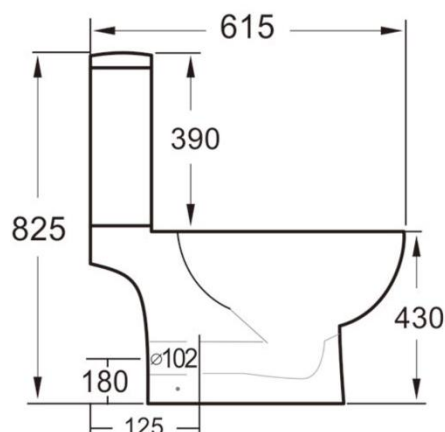

Technical Data Information

Product Code: CBOSPANOB

Information: Boston Open Back Pan
Rimless Technology
Colour: White

Overall Dimensions: H: 825 x D: 615 x W: 365

All Dimensions are in millimetres. The information contained on this page was correct at date of issue. Fitting dimensions are provided as a guide only. Some variation may occur due to manufacturing tolerances. We pursue a policy of continuing improvement in design and performance of our products and so reserve the right to change specifications without prior notice.