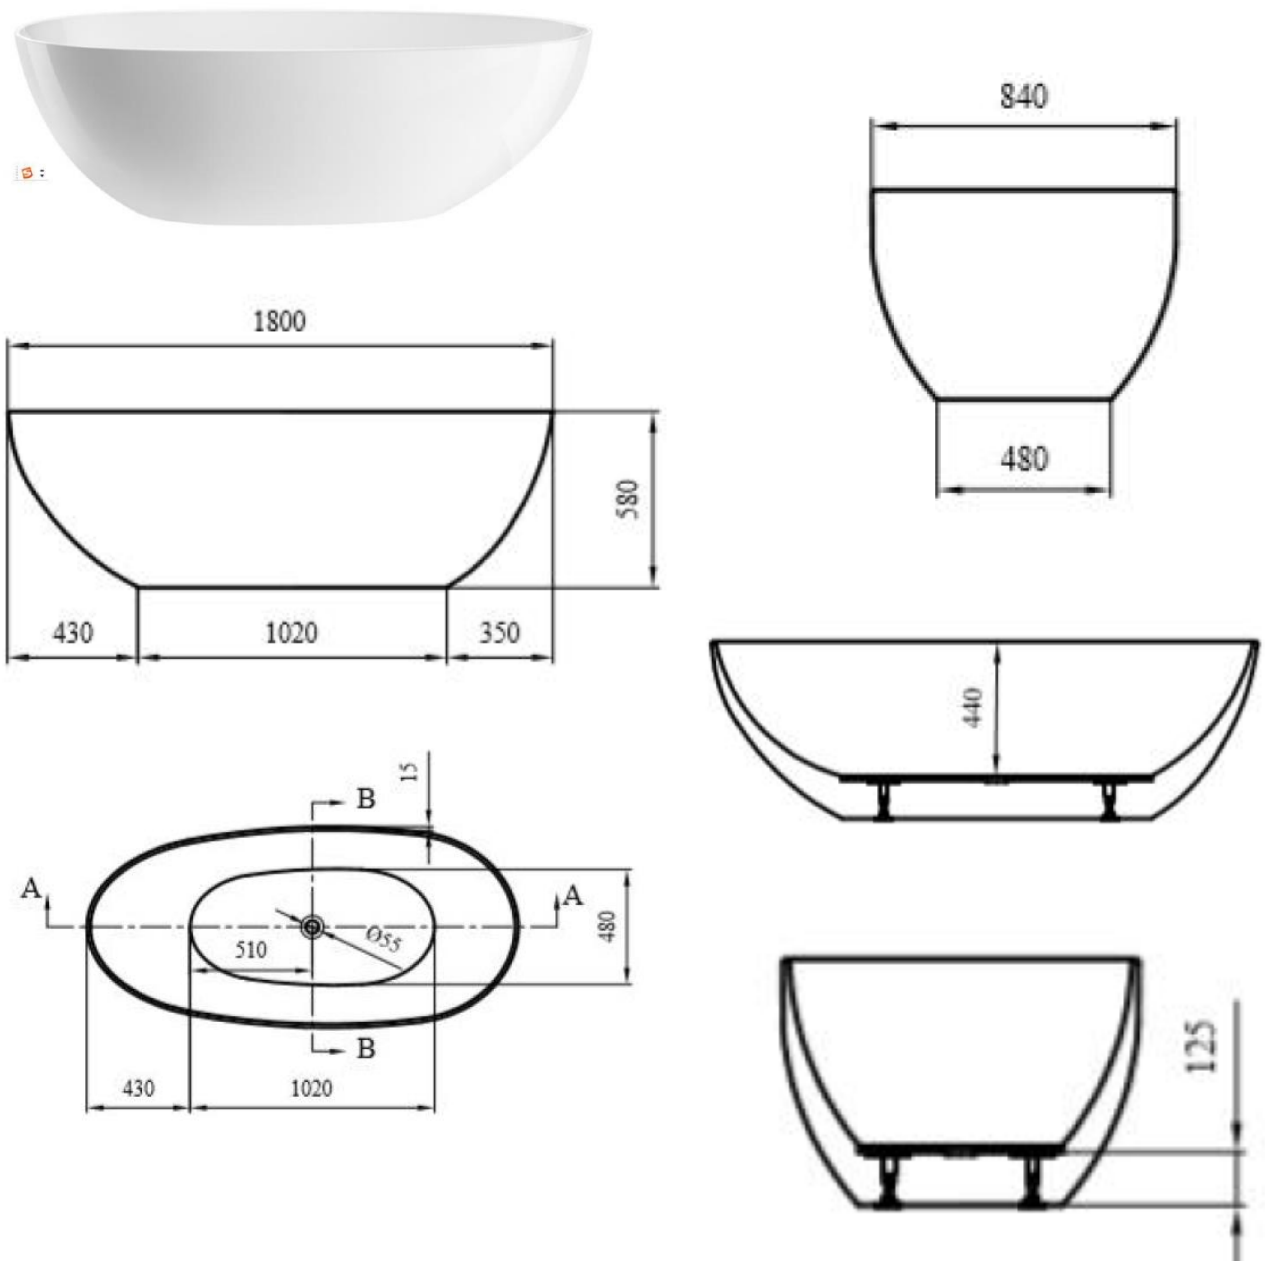

Technical Data Information

Product Code: C912

Information: Mabe Free Standing Bath

- 1800 x 840 x 580mm/42kg/250L.
- Lucite raw material for acrylic sheets.
- Sanitary grade acrylic with fiberglass & resin double skin construction.
- Stainless steel supports with 4 adjustable legs.
- Internal overflow system with popup waste available.
- 5 years Warranty

Overall Dimensions: L: 1800 x W: 840 x H: 580

All Dimensions are in millimetres. The information contained on this page was correct at date of issue. Fitting dimensions are provided as a guide only. Some variation may occur due to manufacturing tolerances. We pursue a policy of continuing improvement in design and performance of our products and so reserve the right to change specifications without prior notice.