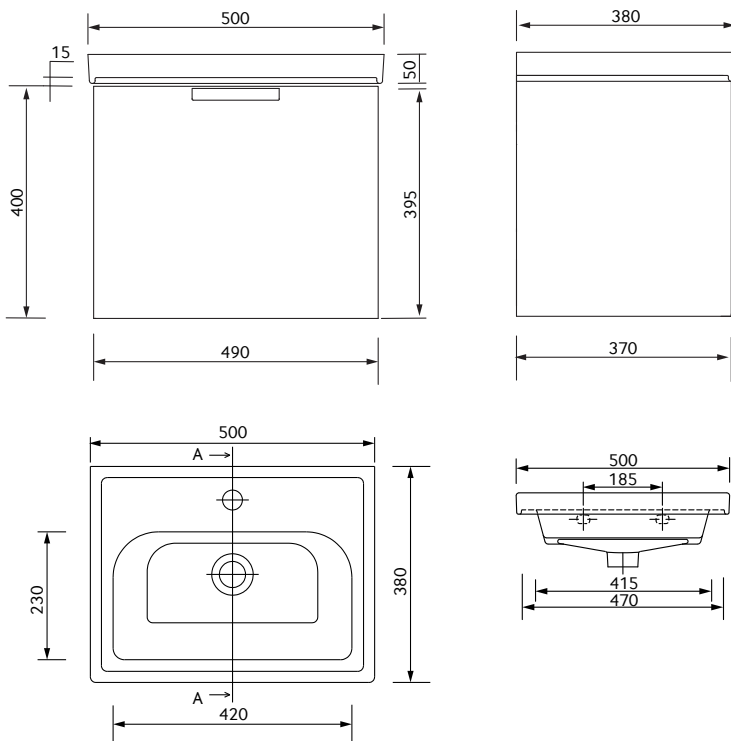

STOCKHOLM 50CM SINGLE DRAWER WALL HUNG WITH WASHBASIN

Ceramic washbasin included - Choice of handle - Soft close mechanism

Internal 2nd drawer with push to open - Tap not included

VANITY UNIT COLOURS

HANDLE COLOURS

WEIGHT

Unit 18kg, Basin 11.21 kg

FIXINGS

Metal Hangers - Fixing kit supplied

WASHBASIN

Malta 50cm Ceramic Washbasin

APPROVALS

Unit – FSC Certified, Washbasin – CE Certified EN 14688