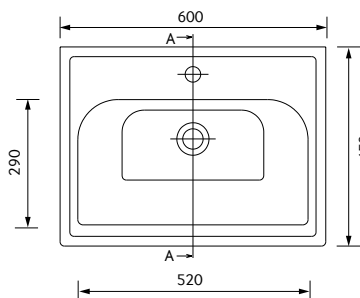

STOCKHOLM 60CM 2 DOOR FLOOR STANDING UNIT WITH WASHBASIN

Ceramic washbasin included - Choice of handle - Soft close mechanism - Tap not included

VANITY UNIT COLOURS

HANDLE COLOURS

PRODUCT CODE

GFST60WH - WHITE, BRUSHED GOLD
 CFST60WH - WHITE, BRUSHED CHROME
 BFST60WH - WHITE, MATT BLACK
 GFST60AG - ARTIC GREY, BRUSHED GOLD
 CFST60AG - ARTIC GREY, BRUSHED CHROME

MATERIAL

Fascia, Drawer Fronts, Top, Bottom & Side Panels are constructed using 18mm MDF PU Lacquered Finish Soft Close, Quick Release Metal Drawers – adjustable +/- 5mm

WEIGHT Unit 30kg, Basin 13.54 kg