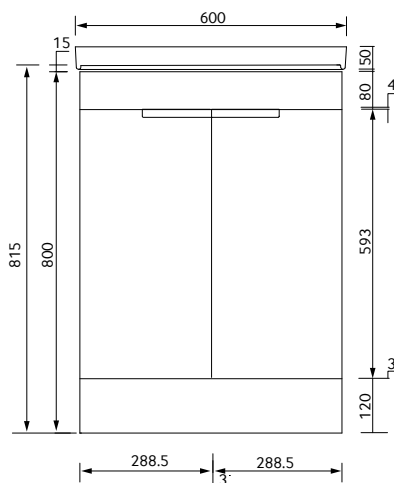

STOCKHOLM 60CM 2 DOOR FLOOR STANDING UNIT WITH WASHBASIN

Ceramic washbasin included - Choice of handle - Soft close mechanism - Tap not included

VANITY UNIT COLOURS

HANDLE COLOURS

PRODUCT CODE

GFST60WH - WHITE, BRUSHED GOLD
 CFST60WH - WHITE, BRUSHED CHROME
 BFST60WH - WHITE, MATT BLACK
 GFST60AG - ARTIC GREY, BRUSHED GOLD
 CFST60AG - ARTIC GREY, BRUSHED CHROME

MATERIAL

Fascia, Drawer Fronts, Top, Bottom & Side Panels are constructed using 18mm MDF PU Lacquered Finish Soft Close, Quick Release Metal Drawers – adjustable +/- 5mm

WEIGHT Unit 30kg, Basin 13.54 kg