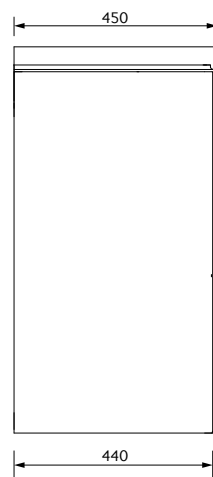

STOCKHOLM 60CM 2 DOOR FLOOR STANDING UNIT WITH WASHBASIN

Ceramic washbasin included - Choice of handle - Soft close mechanism - Tap not included

VANITY UNIT COLOURS

HANDLE COLOURS

PRODUCT CODE

GFST60WH - WHITE, BRUSHED GOLD
 CFST60WH - WHITE, BRUSHED CHROME
 BFST60WH - WHITE, MATT BLACK
 GFST60AG - ARTIC GREY, BRUSHED GOLD
 CFST60AG - ARTIC GREY, BRUSHED CHROME

MATERIAL

Fascia, Drawer Fronts, Top, Bottom & Side Panels are constructed using 18mm MDF PU Lacquered Finish Soft Close, Quick Release Metal Drawers – adjustable +/- 5mm

WEIGHT Unit 30kg, Basin 13.54 kg