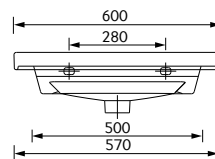

STOCKHOLM 60CM 2 DOOR FLOOR STANDING UNIT WITH WASHBASIN

Ceramic washbasin included - Choice of handle - Soft close mechanism - Tap not included

VANITY UNIT COLOURS

HANDLE COLOURS

PRODUCT CODE

GFST60WH - WHITE, BRUSHED GOLD
 CFST60WH - WHITE, BRUSHED CHROME
 BFST60WH - WHITE, MATT BLACK
 GFST60AG - ARTIC GREY, BRUSHED GOLD
 CFST60AG - ARTIC GREY, BRUSHED CHROME

MATERIAL

Fascia, Drawer Fronts, Top, Bottom & Side Panels are constructed using 18mm MDF PU Lacquered Finish Soft Close, Quick Release Metal Drawers – adjustable +/- 5mm

WEIGHT Unit 30kg, Basin 13.54 kg