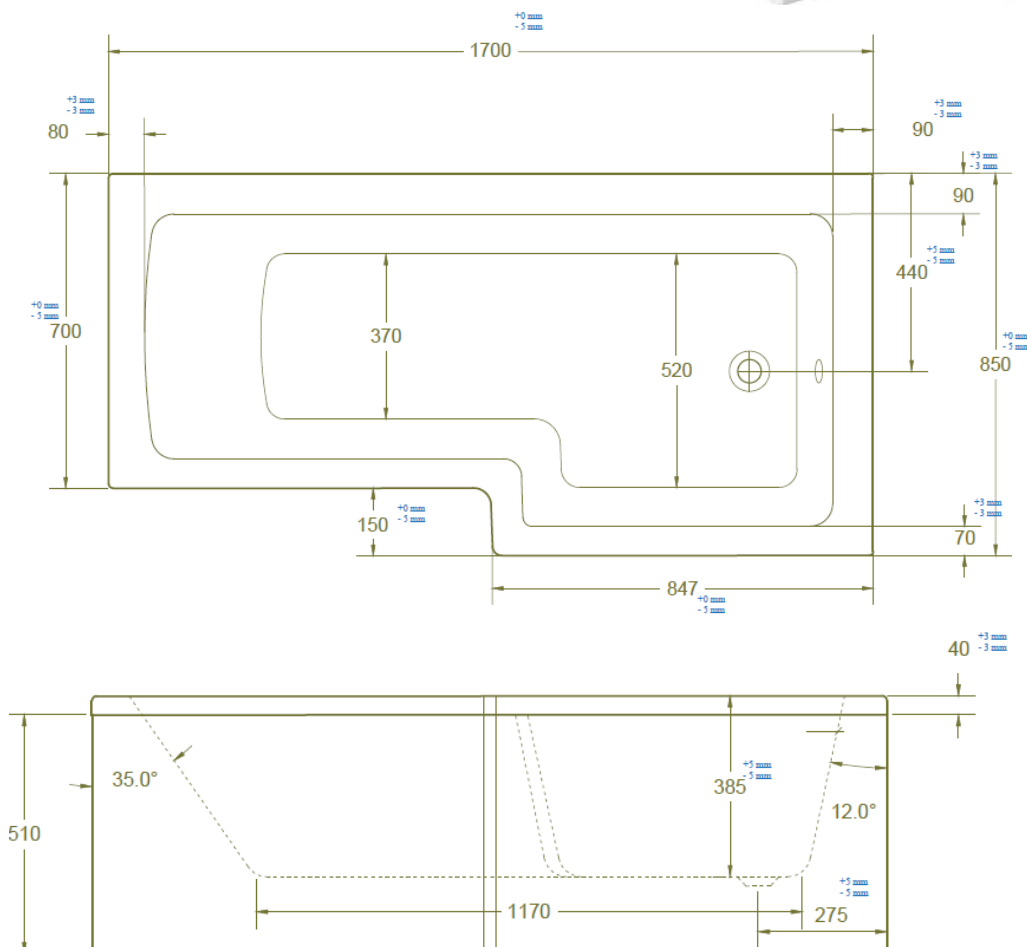

## Technical Data Information

**Product Code:** BEKOL1700RH

**Information:** Eko L-Shaped Bath Right Hand  
**Colour:** White  
**Material:** Acrylic  
**Water Capacity:** 179 Litres

**Overall Dimension:** L: 1700 x W: 850 x H: 385

All Dimensions are in millimetres. The information contained on this page was correct at date of issue. Fitting dimensions are provided as a guide only. Some variation may occur due to manufacturing tolerances. We pursue a policy of continuing improvement in design and performance of our products and so reserve the right to change specifications without prior notice.