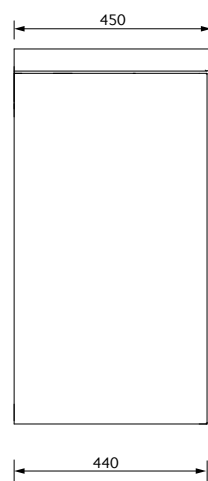

STOCKHOLM 60CM 2 DRAWER FLOOR STANDING UNIT WITH WASHBASIN

Ceramic washbasin included - Choice of handle - Soft close mechanism - Tap not included

VANITY UNIT COLOURS

HANDLE COLOURS

PRODUCT CODE

GDST60WH - WHITE, BRUSHED GOLD
 CDST60WH - WHITE, BRUSHED CHROME
 BDST60WH - WHITE, MATT BLACK
 GDST60AG - ARTIC GREY, BRUSHED GOLD
 CDST60AG - ARTIC GREY, BRUSHED CHROME

MATERIAL

Fascia, Drawer Fronts, Top, Bottom & Side Panels are constructed using 18mm MDF PU Lacquered Finish Soft Close, Quick Release Metal Drawers – adjustable +/- 5mm

WEIGHT Unit 36kg, Basin 13.54 kg