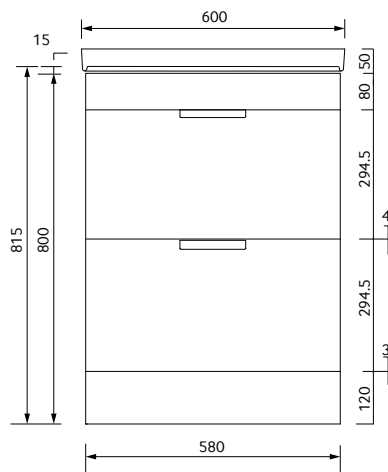

STOCKHOLM 60CM 2 DRAWER FLOOR STANDING UNIT WITH WASHBASIN

Ceramic washbasin included - Choice of handle - Soft close mechanism - Tap not included

VANITY UNIT COLOURS

HANDLE COLOURS

PRODUCT CODE

GDST60WH - WHITE, BRUSHED GOLD
 CDST60WH - WHITE, BRUSHED CHROME
 BDST60WH - WHITE, MATT BLACK
 GDST60AG - ARTIC GREY, BRUSHED GOLD
 CDST60AG - ARTIC GREY, BRUSHED CHROME

MATERIAL

Fascia, Drawer Fronts, Top, Bottom & Side Panels are constructed using 18mm MDF PU Lacquered Finish Soft Close, Quick Release Metal Drawers – adjustable +/- 5mm

WEIGHT Unit 36kg, Basin 13.54 kg