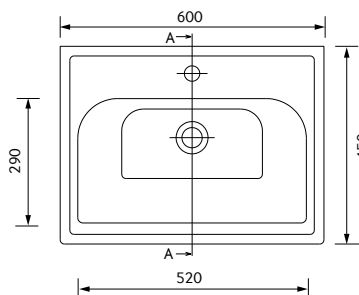

STOCKHOLM 60CM 2 DRAWER FLOOR STANDING UNIT WITH WASHBASIN

Ceramic washbasin included - Choice of handle - Soft close mechanism - Tap not included

VANITY UNIT COLOURS

HANDLE COLOURS

PRODUCT CODE

GDST60WH - WHITE, BRUSHED GOLD
 CDST60WH - WHITE, BRUSHED CHROME
 BDST60WH - WHITE, MATT BLACK
 GDST60AG - ARTIC GREY, BRUSHED GOLD
 CDST60AG - ARTIC GREY, BRUSHED CHROME

MATERIAL

Fascia, Drawer Fronts, Top, Bottom & Side Panels are constructed using 18mm MDF PU Lacquered Finish Soft Close, Quick Release Metal Drawers – adjustable +/- 5mm

WEIGHT Unit 36kg, Basin 13.54 kg