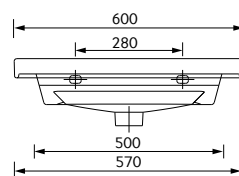

STOCKHOLM 60CM 2 DRAWER FLOOR STANDING UNIT WITH WASHBASIN

Ceramic washbasin included - Choice of handle - Soft close mechanism - Tap not included

VANITY UNIT COLOURS

HANDLE COLOURS

PRODUCT CODE

GDST60WH - WHITE, BRUSHED GOLD
 CDST60WH - WHITE, BRUSHED CHROME
 BDST60WH - WHITE, MATT BLACK
 GDST60AG - ARTIC GREY, BRUSHED GOLD
 CDST60AG - ARTIC GREY, BRUSHED CHROME

MATERIAL

Fascia, Drawer Fronts, Top, Bottom & Side Panels are constructed using 18mm MDF PU Lacquered Finish Soft Close, Quick Release Metal Drawers – adjustable +/- 5mm

WEIGHT Unit 36kg, Basin 13.54 kg