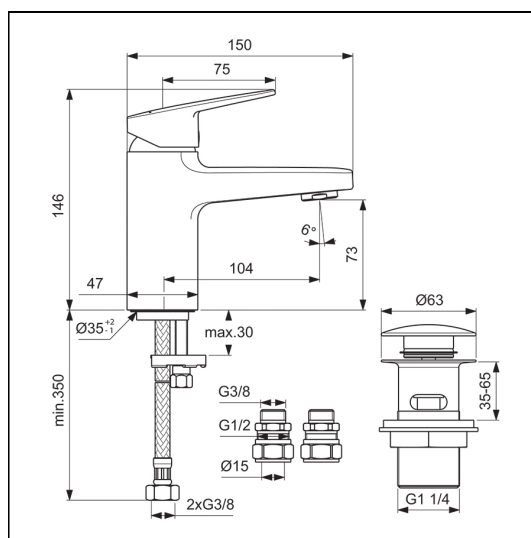

Ceraplan Single Lever Basin Mixer, with Click Waste

ILLUSTRATED

BD246 Ceraplan single lever basin mixer, with click waste

ILLUSTRATED PRODUCT DETAILS

Weights

BD246 1.77 KG

Materials

BD246 Chrome Plated Brass

Finishes

BD246  Chrome (AA)

Flow rates

BD246 5 Litres per minute @ 3 bar pressure

Designer

Palomba Serafini Associati

FEATURES