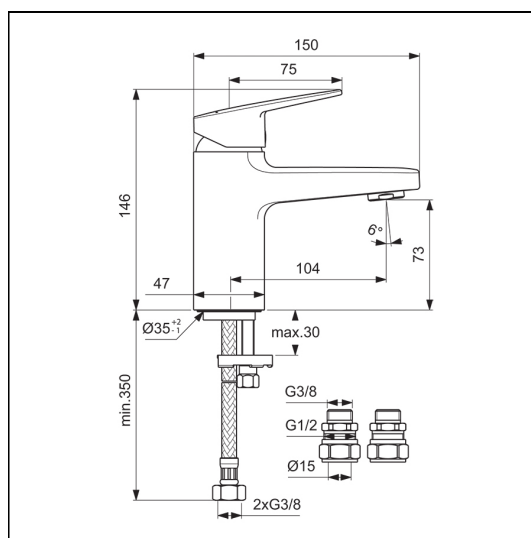

Ceraplan Single Lever Basin Mixer

ILLUSTRATED

BD220 Ceraplan single lever basin mixer

ILLUSTRATED PRODUCT DETAILS

Weights

BD220 1.46 KG

Finishes

BD220 Chrome (AA)

Materials

BD220 Chrome Plated Brass

Flow rates

BD220 5 Litres per minute @ 3 bar pressure

Designer

Palomba Serafini Associati

FINISH OPTIONS

(AA) Chrome

(XG) Silk Black

FEATURES