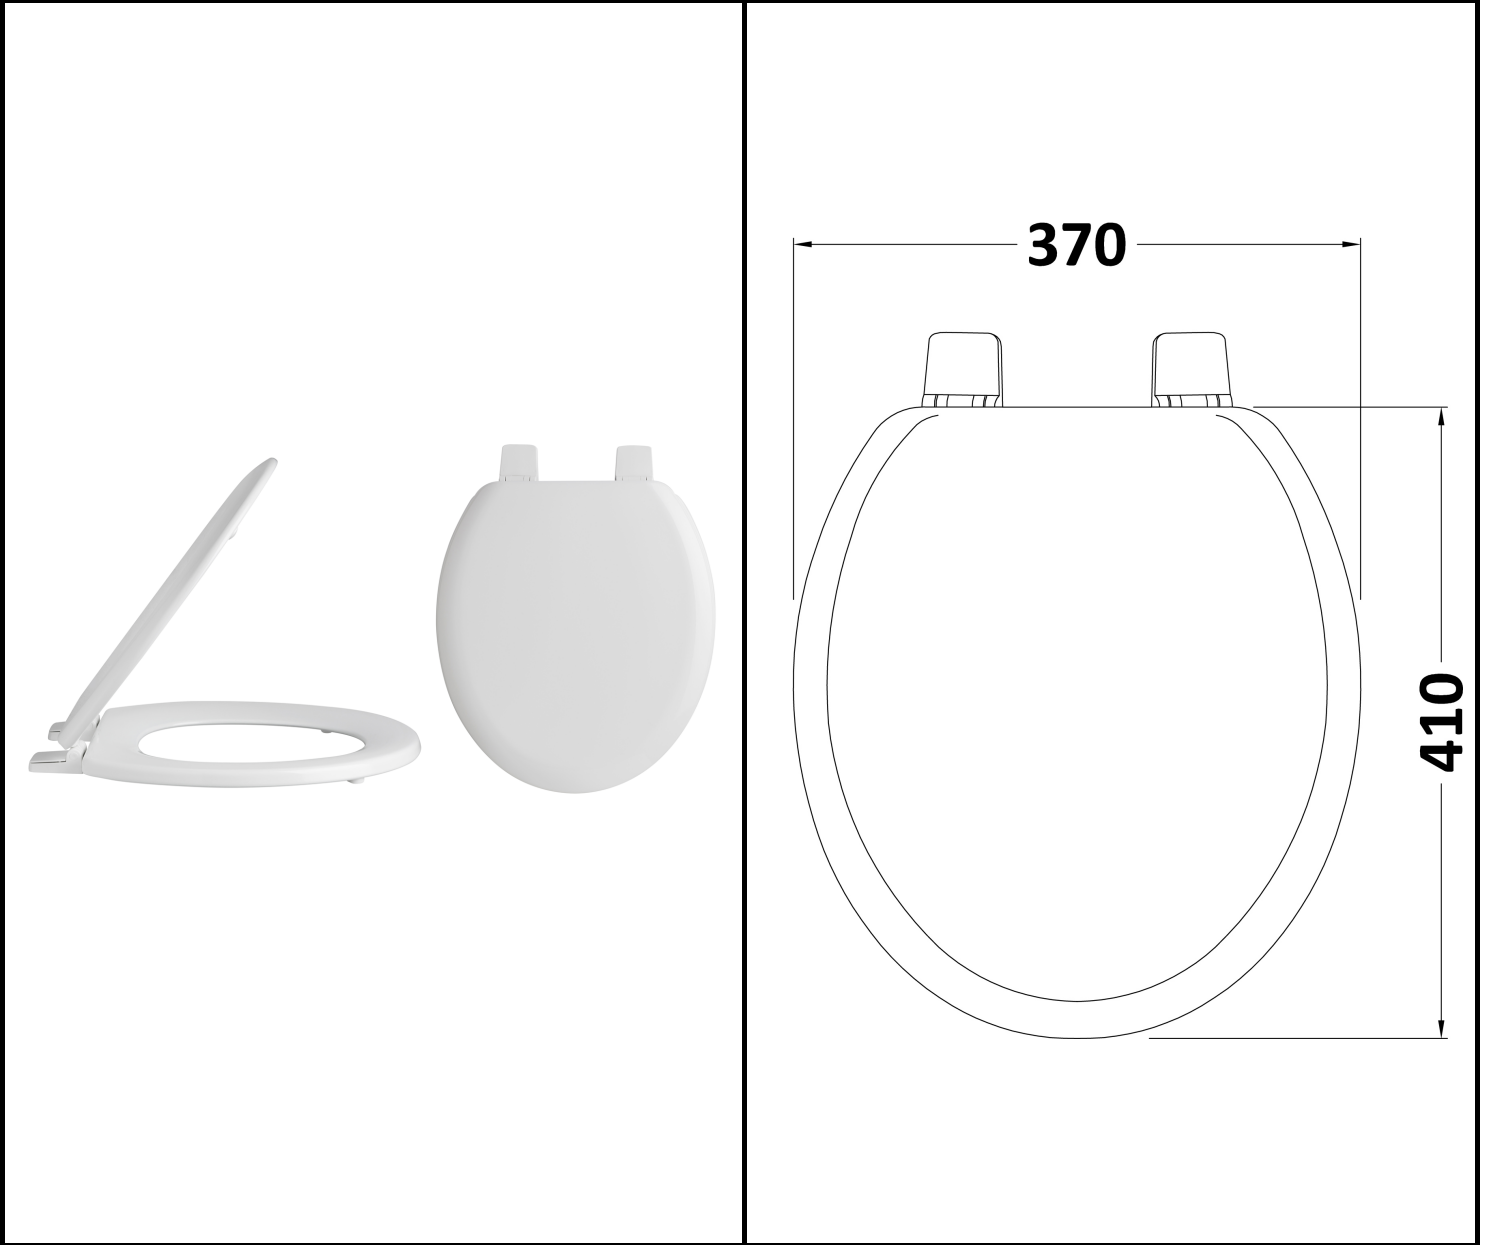

B A Y S W A T E R

London W.2

CODE: BAYF170

DESCRIPTION: Trad Round Toilet Seat Plastic Hinges

CATEGORY: Seats

PRODUCT DIMENSIONS

Length (mm)	Width (mm)	Height(mm)	Nett Wgt Kg
410	370	60	2.7

PACKAGING DATA

Box Colour	White Cardboard Box - Printed		
Box Qty	1	Label Colour	White Label
Label Size	100 x 50	Label Qty	1

PACKAGING DIMENSIONS

Length (mm)	Width (mm)	Height (mm)	Gross Wgt Kg
470	380	55	3

OUTER BOX DIMENSIONS (If Applicable)

Length (mm)	Width (mm)	Height (mm)	Gross Wgt Kg
390	370	500	
Barcode	5056211842675		

PRODUCT DETAILS

Country of Origin	China
Fitting Instruction	Yes
Product Material	Mdf Painted
Seat Type	Round
Hinge Centres (Min)	139
Hinge Centres (Max)	171

FSC Certification	Yes
Colour/Finish	White
Fixing Method	Top Fix, Bottom Fix
Seat Function	Standard
Hinge Material	Polypropylene