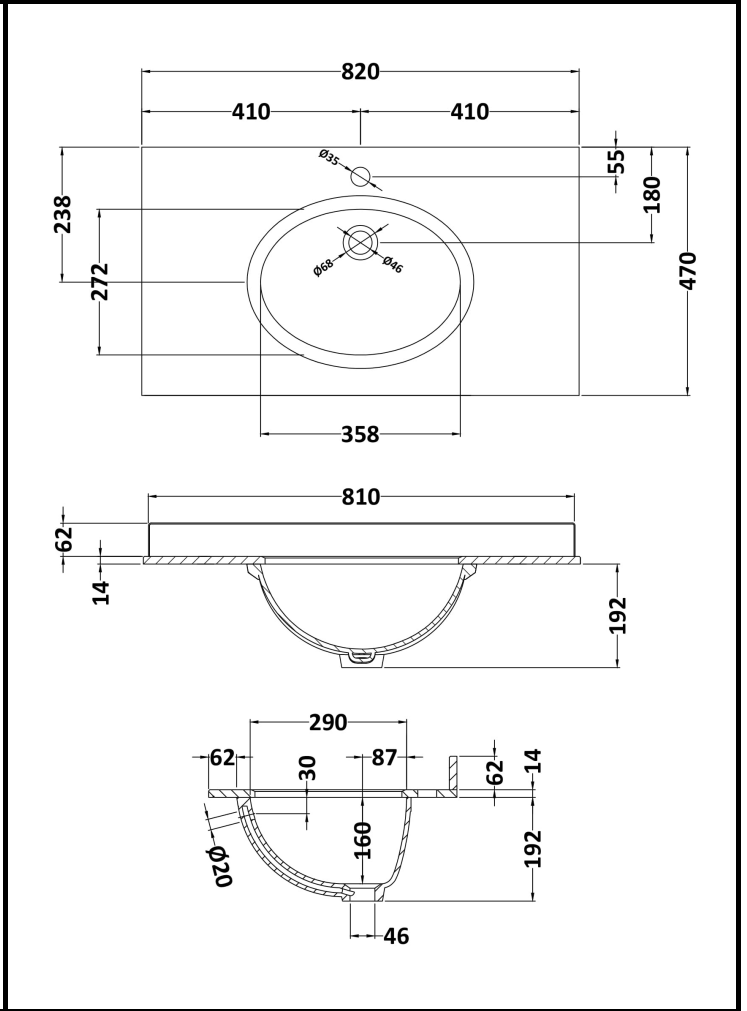

B A Y S W A T E R

London W.2

CODE: BAYC228

DESCRIPTION: 800 Single Bowl Marble Top 1Th

CATEGORY: Ceramics

PRODUCT DIMENSIONS			
Height (mm)	Width (mm)	Depth (mm)	Nett Wgt Kg
268	820	463	18

PACKAGING DIMENSIONS			
Height (mm)	Width (mm)	Depth (mm)	Gross Wgt Kg
310	900	550	18.5

PACKAGING DATA			
Box Colour	White Cardboard Box		
Box Qty	1	Label Colour	White Label
Label Size	100 x 50	Label Qty	2

OUTER BOX DIMENSIONS (If Applicable)			
Height (mm)	Width (mm)	Depth (mm)	Gross Wgt Kg
Barcode	5055275892602		

BASINS			
Tap Hole	One Taphole	Chain Stay Hole	No
Template	Not Applicable	Waste Type Req'd	Slotted
Overflow Incl.	Yes	Overflow Cover	Yes
Inner Bowl Depth	160mm	Inner Bowl Width	358mm
Inner Bowl Height	160mm		