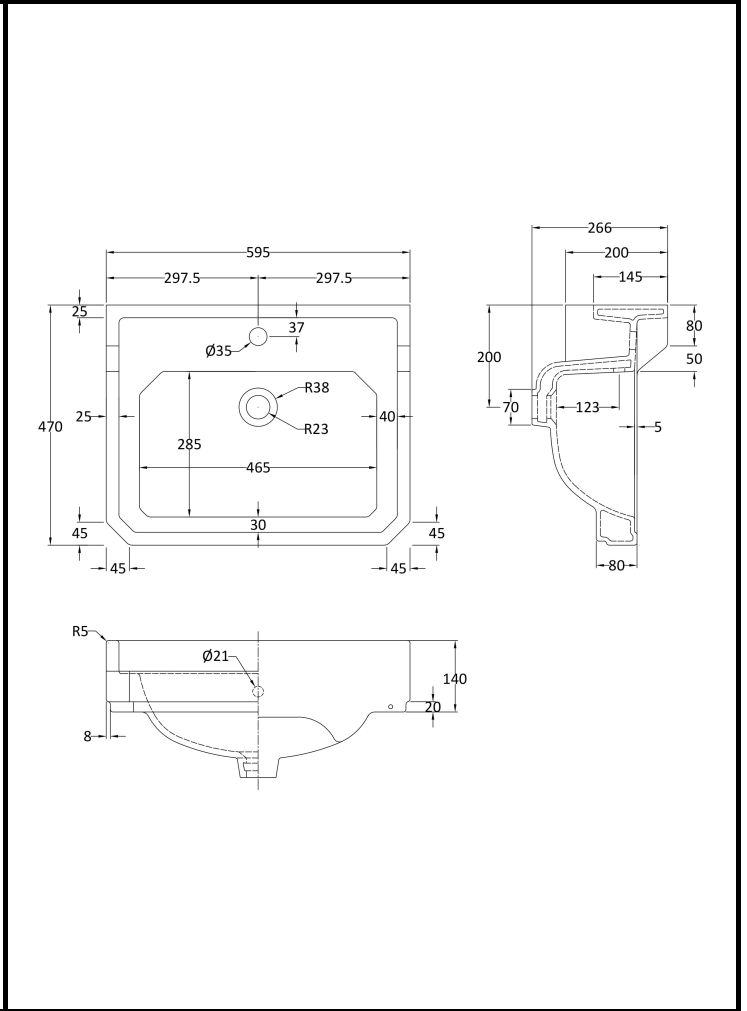

## London W.2

**CODE:** BAYC003

**DESCRIPTION:** Fitzroy 595 Basin 1Th

**CATEGORY:** Ceramics

PRODUCT DIMENSIONS			
Height (mm)	Width (mm)	Depth (mm)	Nett Wgt Kg
266	595	470	20.5

PACKAGING DIMENSIONS			
Height (mm)	Width (mm)	Depth (mm)	Gross Wgt Kg
287	615	490	22.1

PACKAGING DATA			
Box Colour	White Cardboard Box		
Box Qty	1	Label Colour	Not Applicable
Label Size	100 x 50	Label Qty	0

OUTER BOX DIMENSIONS (If Applicable)			
Height (mm)	Width (mm)	Depth (mm)	Gross Wgt Kg
Barcode	5055275892169		

BASINS			
Tap Hole	One Taphole	Chain Stay Hole	Yes
Template	Not Required	Waste Type Req'd	Slotted
Overflow Incl.	Yes	Overflow Cover	Yes
Inner Bowl Depth	155mm	Inner Bowl Width	455mm
Inner Bowl Height	155mm		