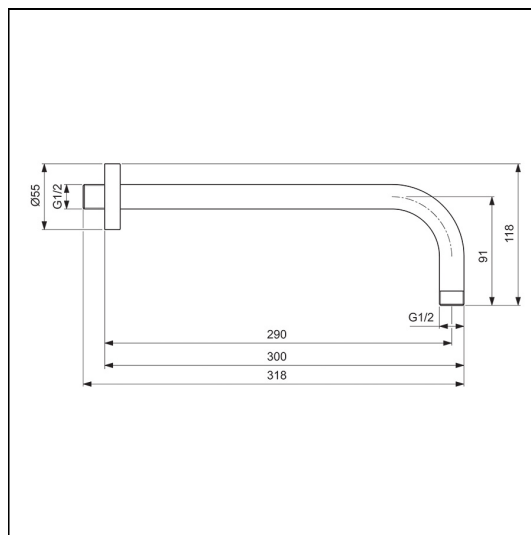

Idealrain Wall Arm 300mm

ILLUSTRATED

B9444 Idealrain horizontal wall arm 300mm

ILLUSTRATED PRODUCT DETAILS

Weights

B9444 0.72 KG

Finishes

B9444 Chrome (AA)

Materials

B9444 Chrome Plated

FINISH OPTIONS

(AA) Chrome

(A2) Brushed Gold

(A5) Magnetic Grey

(GN) Silver Storm

ACCREDITATIONS

1709023