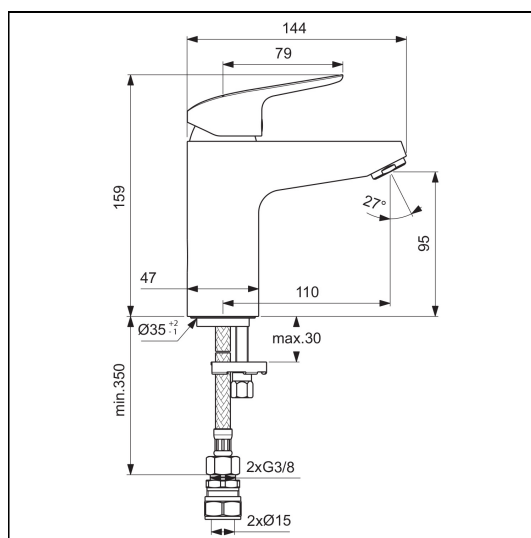

Ceraflex Grande Basin Mixer No Waste

ILLUSTRATED

B2326 Ceraflex grande single lever basin mixer, no waste

OPTIONS

A5900 TMV thermostatic mixing valve, 15mm

ILLUSTRATED PRODUCT DETAILS

Weights

B2326 1.40 KG

Finishes

B2326  Chrome (AA)

Materials

B2326 Chrome Plated Brass

Flow rates

B2326 5 Litres per minute @ 3 bar pressure

Designer

Artefakt Industriekultur

Special Notes

For high pressure above 1 Bar. Suitable for balanced supplies. Inlets with flexible hoses and connections for 15mm copper tails. Consideration should be given to safe hot water delivery and the use of an appropriate temperature reduction device, please see A5900AA (for use with 15mm pipework) or A5901AA (for use with 22mm pipework). Fitted with a 5 litre per minute outlet flow regulator.