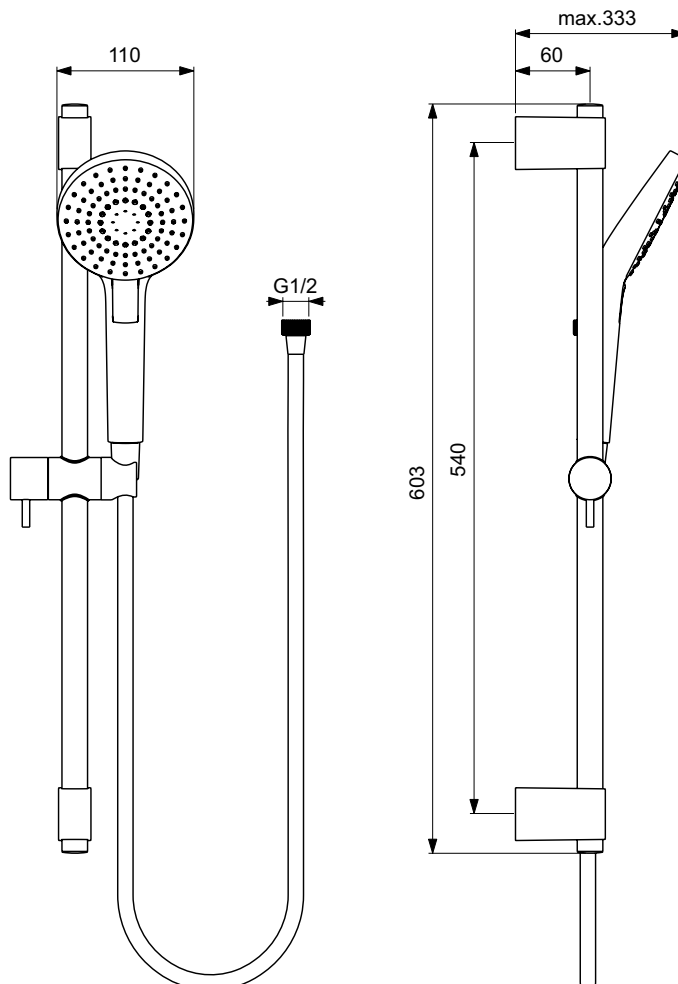

Ideal Standard

Shower

Idealrain Evo

Article-No.: B2233AA

Round Hand shower 110 mm and Rail kit 600 mm

Shower 600 mm sliding bar with hand shower holder with metal brackets for added strength and durability. With easy to use metal control handle and 1750 mm IdealFlex shower hose. Hand shower 110 mm with 3 spray modes, activated with push button. Water pressure more than 0.1 Bar

Colour: AA - Chrome

More product details:

Type:	With rail
Mounting:	Wall mounted
Style:	Contemporary
Accreditations:	Water Label
Operation Pressure (bar):	0,1
Flow Rate (litre):	8
Net Weight (kg):	1,29
Material:	Chrome plated metal
Height (mm):	603
Width (mm):	110
Depth (mm):	333
Packaging Elements:	Spray+Fixing
Shape:	Round