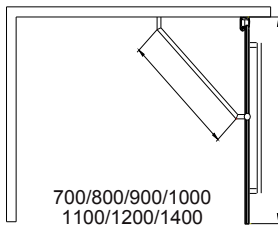

SPECIFICATIONS

2000mm High
Universally Handed
8mm Clear Toughened Safety Glass
Clear Shield - Easy Clean Glass Protection
Brushed Gold Profiles
20mm Adjustable Wall Profiles
Concealed Wall Profiles
Power Shower Suitable
1200mm overhead support bar
Profile cover cap
Lifetime Guarantee*

ASPECT BRUSHED GOLD	SIZE	ADJUSTMENT MIN-MAX	WEIGHT
AWRP0700BG	700	670 - 690	26.8kg
AWRP0800BG	800	770 - 790	30.9kg
AWRP0900BG	900	870 - 890	34.9kg
AWRP1000BG	1000	970 - 990	38.9kg
AWRP1100BG	1100	1070 - 1090	42.9kg
AWRP1200BG	1200	1170 - 1190	46.9kg
AWRP1400BG	1400	1370 - 1390	54.9kg