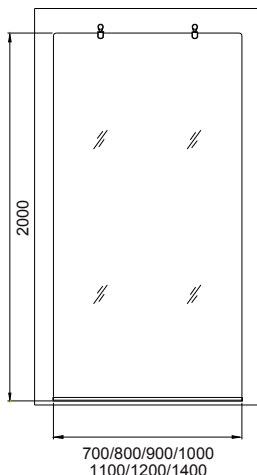

ASPECT BRUSHED GOLD WETROOM PANELS

DOMESTIC

APPROVED

HOTEL &
LEISURE

PRODUCT INFORMATION

AWRP0700BG	ASPECT Brushed Gold 700mm Wetroom Panel
AWRP0800BG	ASPECT Brushed Gold 800mm Wetroom Panel
AWRP0900BG	ASPECT Brushed Gold 900mm Wetroom Panel
AWRP1000BG	ASPECT Brushed Gold 1000mm Wetroom Panel
AWRP1100BG	ASPECT Brushed Gold 1100mm Wetroom Panel
AWRP1200BG	ASPECT Brushed Gold 1200mm Wetroom Panel
AWRP1400BG	ASPECT Brushed Gold 1400mm Wetroom Panel

SPECIFICATIONS

2000mm High
Universally Handed
8mm Clear Toughened Safety Glass
Clear Shield - Easy Clean Glass Protection
Brushed Gold Profiles
20mm Adjustable Wall Profiles
Concealed Wall Profiles
Power Shower Suitable
1200mm overhead support bar
Profile cover cap
Lifetime Guarantee*

ASPECT BRUSHED GOLD	SIZE	ADJUSTMENT MIN-MAX	WEIGHT
AWRP0700BG	700	670 - 690	26.8kg
AWRP0800BG	800	770 - 790	30.9kg
AWRP0900BG	900	870 - 890	34.9kg
AWRP1000BG	1000	970 - 990	38.9kg
AWRP1100BG	1100	1070 - 1090	42.9kg
AWRP1200BG	1200	1170 - 1190	46.9kg
AWRP1400BG	1400	1370 - 1390	54.9kg