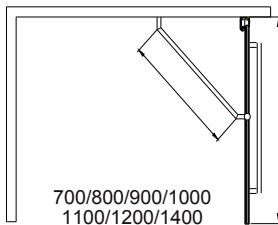

ASPECT MATT WHITE WETROOM PANELS

DOMESTIC

APPROVED

HOTEL &
LEISURE

PRODUCT INFORMATION

AWRP0700MW	ASPECT Matt White 700mm Wetroom Panel
AWRP0800MW	ASPECT Matt White 800mm Wetroom Panel
AWRP0900MW	ASPECT Matt White 900mm Wetroom Panel
AWRP1000MW	ASPECT Matt White 1000mm Wetroom Panel
AWRP1100MW	ASPECT Matt White 1100mm Wetroom Panel
AWRP1200MW	ASPECT Matt White 1200mm Wetroom Panel
AWRP1400MW	ASPECT Matt White 1400mm Wetroom Panel

SPECIFICATIONS

2000mm High
 Universally Handed
 8mm Clear Toughened Safety Glass
 Clear Shield - Easy Clean Glass Protection
 Matt White Profiles
 20mm Adjustable Wall Profiles
 Concealed Wall Profiles
 Power Shower Suitable
 1200mm overhead support bar
 Profile cover cap
Lifetime Guarantee*

ASPECT MATT WHITE	SIZE	ADJUSTMENT MIN-MAX	WEIGHT
AWRP0700MW	700	670 - 690	26.8kg
AWRP0800MW	800	770 - 790	30.9kg
AWRP0900MW	900	870 - 890	34.9kg
AWRP1000MW	1000	970 - 990	38.9kg
AWRP1100MW	1100	1070 - 1090	42.9kg
AWRP1200MW	1200	1170 - 1190	46.9kg
AWRP1400MW	1400	1370 - 1390	54.9kg