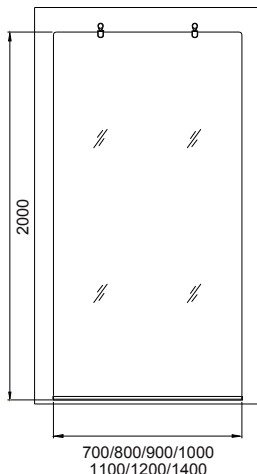

ASPECT MATT WHITE WETROOM PANELS

DOMESTIC

APPROVED

HOTEL &
LEISURE

PRODUCT INFORMATION

AWRP0700MW	ASPECT Matt White 700mm Wetroom Panel
AWRP0800MW	ASPECT Matt White 800mm Wetroom Panel
AWRP0900MW	ASPECT Matt White 900mm Wetroom Panel
AWRP1000MW	ASPECT Matt White 1000mm Wetroom Panel
AWRP1100MW	ASPECT Matt White 1100mm Wetroom Panel
AWRP1200MW	ASPECT Matt White 1200mm Wetroom Panel
AWRP1400MW	ASPECT Matt White 1400mm Wetroom Panel

SPECIFICATIONS

2000mm High
 Universally Handed
 8mm Clear Toughened Safety Glass
 Clear Shield - Easy Clean Glass Protection
 Matt White Profiles
 20mm Adjustable Wall Profiles
 Concealed Wall Profiles
 Power Shower Suitable
 1200mm overhead support bar
 Profile cover cap
Lifetime Guarantee*

ASPECT MATT WHITE	SIZE	ADJUSTMENT MIN-MAX	WEIGHT
AWRP0700MW	700	670 - 690	26.8kg
AWRP0800MW	800	770 - 790	30.9kg
AWRP0900MW	900	870 - 890	34.9kg
AWRP1000MW	1000	970 - 990	38.9kg
AWRP1100MW	1100	1070 - 1090	42.9kg
AWRP1200MW	1200	1170 - 1190	46.9kg
AWRP1400MW	1400	1370 - 1390	54.9kg