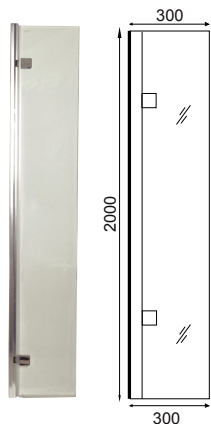

### SPECIFICATIONS

2000mm High  
 Universally Handed  
 8mm Clear Toughened Safety Glass  
 Clear Shield - Easy Clean Glass Protection  
 Polished Silver Aluminium Profiles  
 20mm Adjustable Wall Profiles  
 Concealed Wall Profiles  
 Power Shower Suitable  
 1200mm overhead support bar  
 Profile cover cap  
 Flipper Panel available  
**Lifetime Guarantee\***

ASPECT CHROME	SIZE	ADJUSTMENT MIN-MAX	WEIGHT
AWRP0700CP	700	670 - 690	26.8kg
AWRP0800CP	800	770 - 790	30.9kg
AWRP0900CP	900	870 - 890	34.9kg
AWRP1000CP	1000	970 - 990	38.9kg
AWRP1100CP	1100	1070 - 1090	42.9kg
AWRP1200CP	1200	1170 - 1190	46.9kg
AWRP1400CP	1400	1370 - 1390	54.9kg