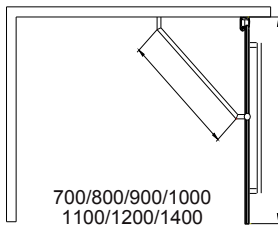

ASPECT BRUSHED NICKEL WETROOM PANELS

DOMESTIC

APPROVED

HOTEL &
LEISURE

PRODUCT INFORMATION

AWRP0700BN	ASPECT Brushed Nickel 700mm Wetroom Panel
AWRP0800BN	ASPECT Brushed Nickel 800mm Wetroom Panel
AWRP0900BN	ASPECT Brushed Nickel 900mm Wetroom Panel
AWRP1000BN	ASPECT Brushed Nickel 1000mm Wetroom Panel
AWRP1100BN	ASPECT Brushed Nickel 1100mm Wetroom Panel
AWRP1200BN	ASPECT Brushed Nickel 1200mm Wetroom Panel
AWRP1400BN	ASPECT Brushed Nickel 1400mm Wetroom Panel

SPECIFICATIONS

2000mm High
Universally Handed
8mm Clear Toughened Safety Glass Clear
Shield - Easy Clean Glass Protection
BRUSHED NICKEL Profiles
20mm Adjustable Wall Profiles
Concealed Wall Profiles
Power Shower Suitable
1200mm overhead support bar
Profile cover cap
Lifetime Guarantee*

ASPECT BRUSHED NICKEL	SIZE	ADJUSTMENT MIN-MAX	WEIGHT
AWRP0700BN	700	670 - 690	26.8kg
AWRP0800BN	800	770 - 790	30.9kg
AWRP0900BN	900	870 - 890	34.9kg
AWRP1000BN	1000	970 - 990	38.9kg
AWRP1100BN	1100	1070 - 1090	42.9kg
AWRP1200BN	1200	1170 - 1190	46.9kg
AWRP1400BN	1400	1370 - 1390	54.9kg