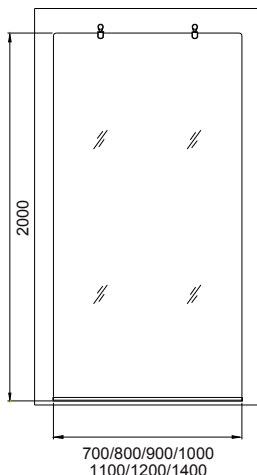

ASPECT BRUSHED NICKEL WETROOM PANELS

DOMESTIC

APPROVED

HOTEL &
LEISURE

PRODUCT INFORMATION

AWRP0700BN	ASPECT Brushed Nickel 700mm Wetroom Panel
AWRP0800BN	ASPECT Brushed Nickel 800mm Wetroom Panel
AWRP0900BN	ASPECT Brushed Nickel 900mm Wetroom Panel
AWRP1000BN	ASPECT Brushed Nickel 1000mm Wetroom Panel
AWRP1100BN	ASPECT Brushed Nickel 1100mm Wetroom Panel
AWRP1200BN	ASPECT Brushed Nickel 1200mm Wetroom Panel
AWRP1400BN	ASPECT Brushed Nickel 1400mm Wetroom Panel

SPECIFICATIONS

2000mm High
Universally Handed
8mm Clear Toughened Safety Glass Clear
Shield - Easy Clean Glass Protection
BRUSHED NICKEL Profiles
20mm Adjustable Wall Profiles
Concealed Wall Profiles
Power Shower Suitable
1200mm overhead support bar
Profile cover cap
Lifetime Guarantee*

ASPECT BRUSHED NICKEL	SIZE	ADJUSTMENT MIN-MAX	WEIGHT
AWRP0700BN	700	670 - 690	26.8kg
AWRP0800BN	800	770 - 790	30.9kg
AWRP0900BN	900	870 - 890	34.9kg
AWRP1000BN	1000	970 - 990	38.9kg
AWRP1100BN	1100	1070 - 1090	42.9kg
AWRP1200BN	1200	1170 - 1190	46.9kg
AWRP1400BN	1400	1370 - 1390	54.9kg