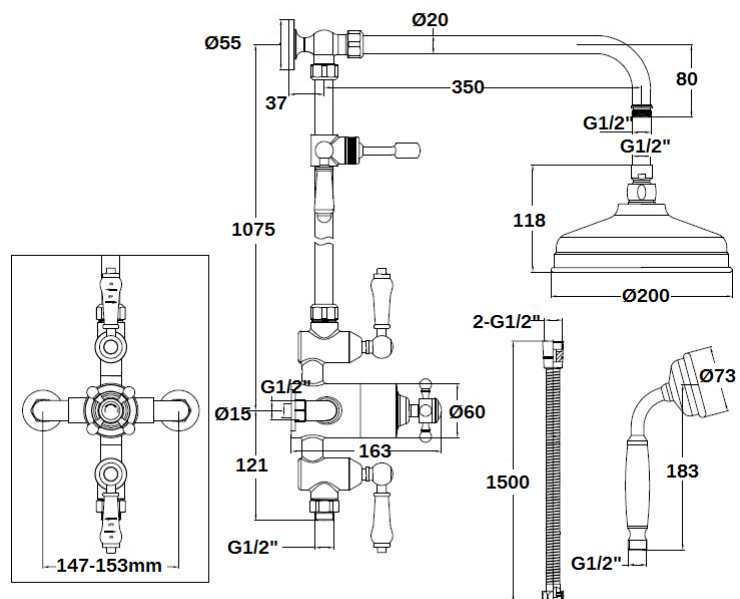

Technical Data Information

Product Code:

AVW31

Construction

Brass Body, Handle: Zinc Alloy & ceramic indexes

Finishes

Chrome plated to BS EN 248

Product Type

Manufactured to comply with WRAS

Cartridge

Thermostatic Mixwe Valve, VERNET CA43

Check Valve

0.5-10gpm(EN1717)

Diverter

Ceramic disc valve

Fitting

15mm Compression & Brass Wall Plate

Packaging

99.5x72x21cm/carton(2pcs), Box size: 96x35x19cm, Weight: 9kg/pcs

Guarantee

10 years against manufacturing faults (excluding serviceable parts).

Additional Information

Supplied with 1.5m Stainless steel (SS301)Hose and Chrome, Brass, Ceramic Shower Handset; Brass Shower Head; Slider Brass Handset Holder & Ceramic Lever and Tubes.

All Dimensions are in millimetres. The information contained on this page was correct at date of issue. Fitting dimensions are provided as a guide only. Some variation may occur due to manufacturing tolerances. We pursue a policy of continuing improvement in design and performance of our products and so reserve the right to change specifications without prior notice.