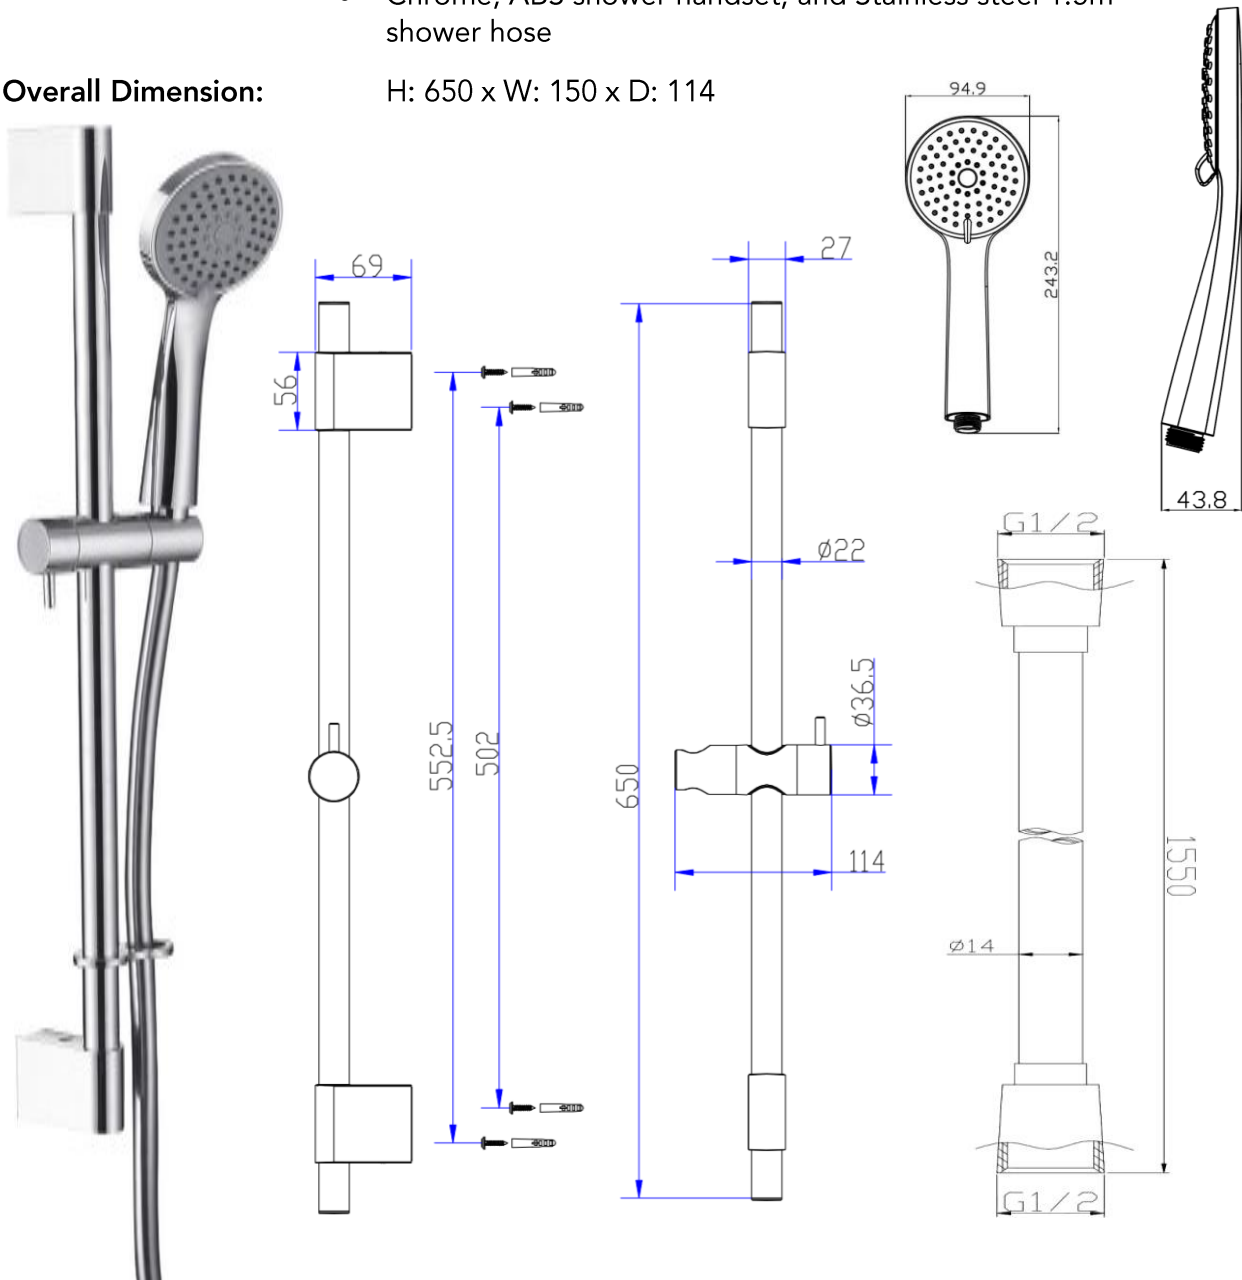

Technical Data Information

Product Code: AVSR41

Description: Shower Slider Rail Kit

- Construction: Stainless Steel & ABS
- Finishes: Chrome plated to BS EN 248
- Product Type: Contemporary
- Plumbing Systems: Suitable for all plumbing systems
- Adjustable ABS handset holder
- Chrome, ABS shower handset; and Stainless steel 1.5m shower hose

Overall Dimension: H: 650 x W: 150 x D: 114

Flow Rates (Litres per minute)

System Pressure	0.1 Bar	0.2 Bar	0.3 Bar	0.5 Bar	1.0 Bar	1.5 Bar	2.0 Bar	3.0 Bar	4.0 Bar	5.0 Bar
	-	-	-	8.0	10.9	13.3	15.5	19.4	24.9	-

All Dimensions are in millimetres. The information contained on this page was correct at date of issue. Fitting dimensions are provided as a guide only. Some variation may occur due to manufacturing tolerances. We pursue a policy of continuing improvement in design and performance of our products and so reserve the right to change specifications without prior notice.