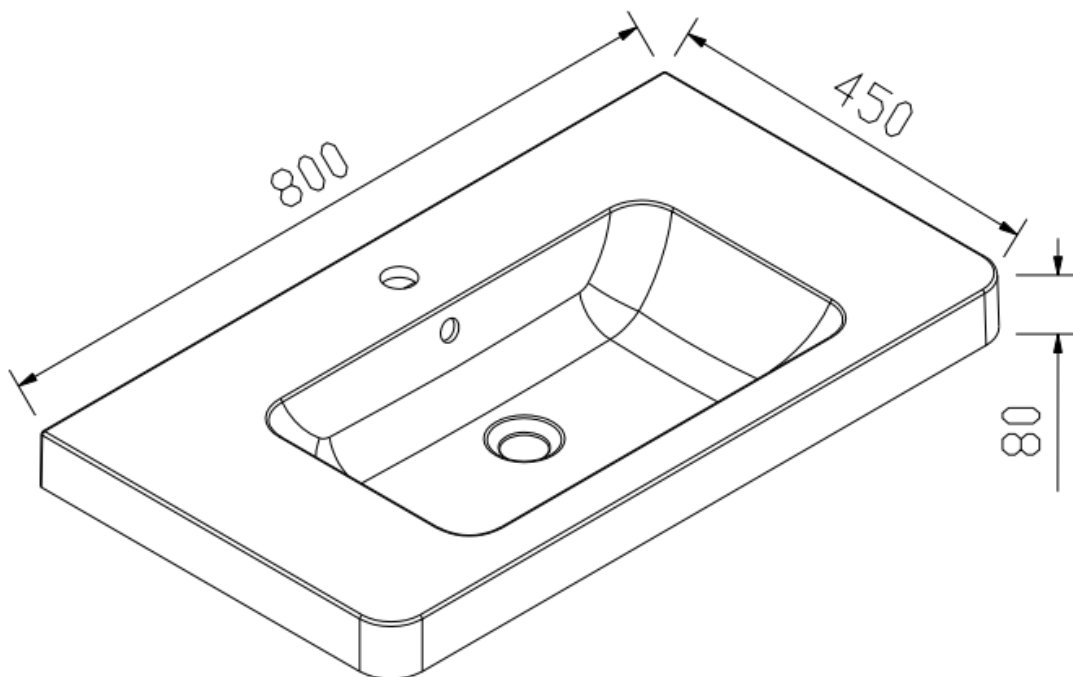

Aurora 800 Basin

Product Code: AU800BAS

Product Type: Resin basin

Description: Resin basin with 1 tap hole and overflow

Size: 800x450x143mm

Requirement:

Finish: Single white gel coat

Guarantee :

Aftercare: During installation extra care must be taken to avoid damaging the fittings. Guarantee is against faulty workmanship or materials (excluding serviceable parts), providing they have been installed, cared for and used in accordance with our instructions.

Dublin Office
Unit 2, Bluebell Industrial Estate,
Dublin 12
Tel: 01 450 4307
Fax: 01 450 4345
Email: sales@rtlarge.ie

Northern Ireland Office
97 Moy Road, Dungannon, Dungannon Co. Tyrone,
BT71 7DX
Tel: 028 87784788
Fax: 028 87789988
Email: salesni@rtlarge.ie

Web site: www.rtlarge.ie