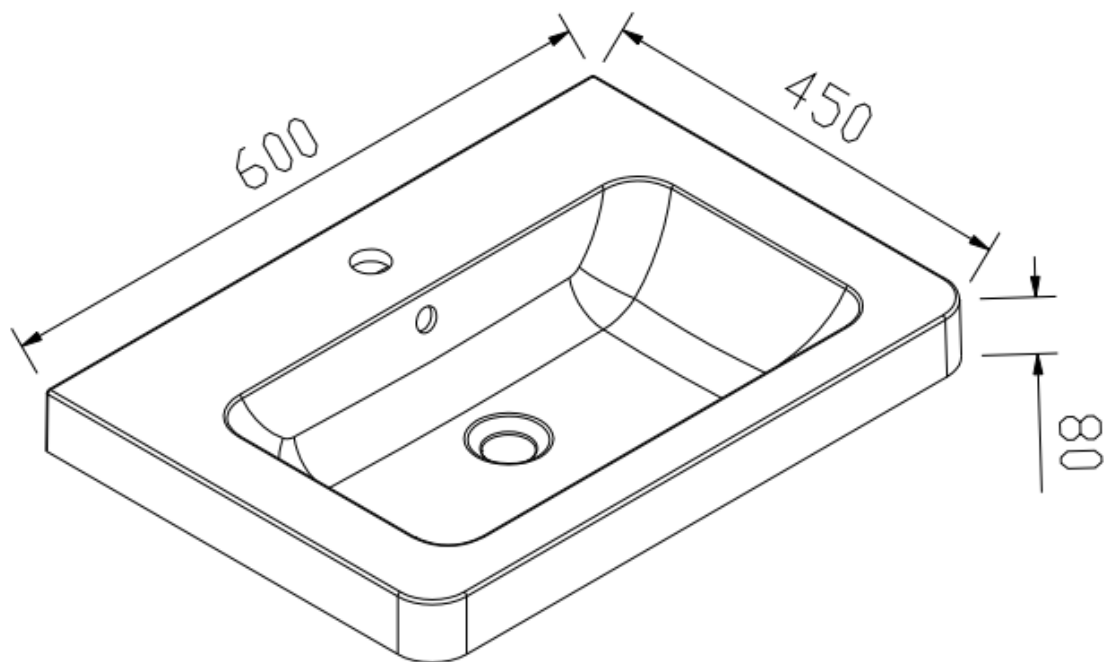

Aurora 600 Basin

Product Code: AU600BAS

Product Type: Resin basin

Description: Resin basin with 1 tap hole and overflow

Size: 600x450x143mm

Requirement:

Finish: Single white gel coat

Guarantee :

Aftercare: During installation extra care must be taken to avoid damaging the fittings. Guarantee is against faulty workmanship or materials (excluding serviceable parts), providing they have been installed, cared for and used in accordance with our instructions.

Dublin Office
Unit 2, Bluebell Industrial Estate,
Dublin 12
Tel: 01 450 4307
Fax: 01 450 4345
Email: sales@rtlarge.ie

Northern Ireland Office
97 Moy Road, Dungannon, Dungannon Co. Tyrone,
BT71 7DX
Tel: 028 87784788
Fax: 028 87789988
Email: salesni@rtlarge.ie

Web site: www.rtlarge.ie