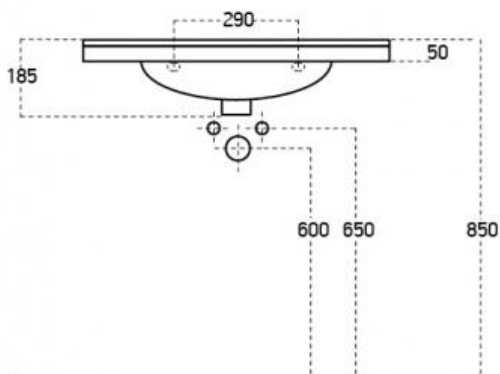

Technical Data Information

Product Code:	ARD750C
Information:	Ardent 750mm Ceramic Basin
Overall Dimensions:	H: 185 x D: 467 x W: 740

All Dimensions are in millimetres. The information contained on this page was correct at date of issue. Fitting dimensions are provided as a guide only. Some variation may occur due to manufacturing tolerances. We pursue a policy of continuing improvement in design and performance of our products and so reserve the right to change specifications without prior notice.