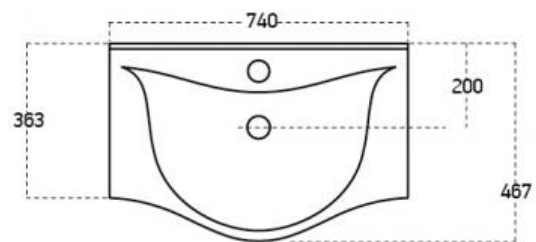

Technical Data Information

Product Code:	ARD750C
Information:	Ardent 750mm Ceramic Basin
Overall Dimensions:	H: 185 x D: 467 x W: 740

All Dimensions are in millimetres. The information contained on this page was correct at date of issue. Fitting dimensions are provided as a guide only. Some variation may occur due to manufacturing tolerances. We pursue a policy of continuing improvement in design and performance of our products and so reserve the right to change specifications without prior notice.