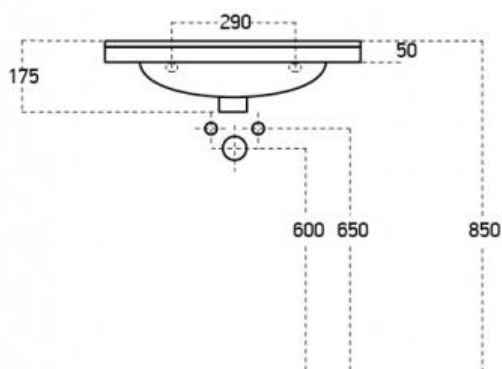

## Technical Data Information

**Product Code:** ARD650C  
**Information:** Ardent 650mm Ceramic Basin

**Overall Dimensions:** H: 175 x D: 465 x W: 645

All Dimensions are in millimetres. The information contained on this page was correct at date of issue. Fitting dimensions are provided as a guide only. Some variation may occur due to manufacturing tolerances. We pursue a policy of continuing improvement in design and performance of our products and so reserve the right to change specifications without prior notice.