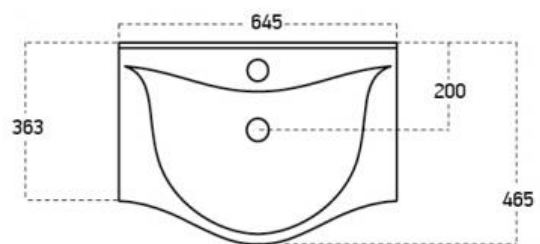

## Technical Data Information

**Product Code:** ARD650C  
**Information:** Ardent 650mm Ceramic Basin

**Overall Dimensions:** H: 175 x D: 465 x W: 645

All Dimensions are in millimetres. The information contained on this page was correct at date of issue. Fitting dimensions are provided as a guide only. Some variation may occur due to manufacturing tolerances. We pursue a policy of continuing improvement in design and performance of our products and so reserve the right to change specifications without prior notice.