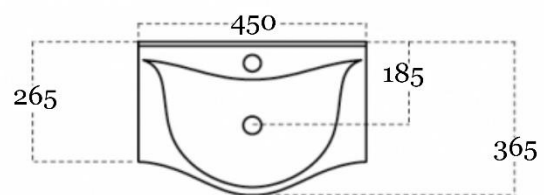

Technical Data Information

Product Code:	ARD450C
Information:	Ardent 450mm Ceramic Basin
Overall Dimensions:	H: 150 x D: 365 x W: 450

All Dimensions are in millimetres. The information contained on this page was correct at date of issue. Fitting dimensions are provided as a guide only. Some variation may occur due to manufacturing tolerances. We pursue a policy of continuing improvement in design and performance of our products and so reserve the right to change specifications without prior notice.