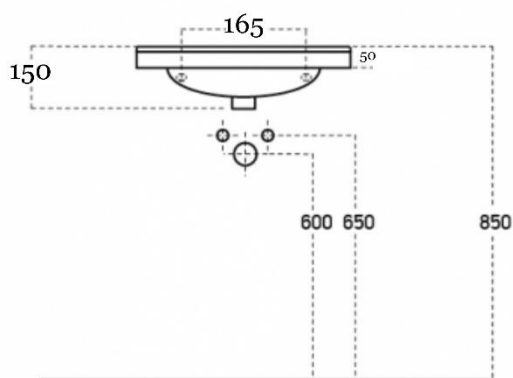

Technical Data Information

Product Code:	ARD450C
Information:	Ardent 450mm Ceramic Basin
Overall Dimensions:	H: 150 x D: 365 x W: 450

All Dimensions are in millimetres. The information contained on this page was correct at date of issue. Fitting dimensions are provided as a guide only. Some variation may occur due to manufacturing tolerances. We pursue a policy of continuing improvement in design and performance of our products and so reserve the right to change specifications without prior notice.