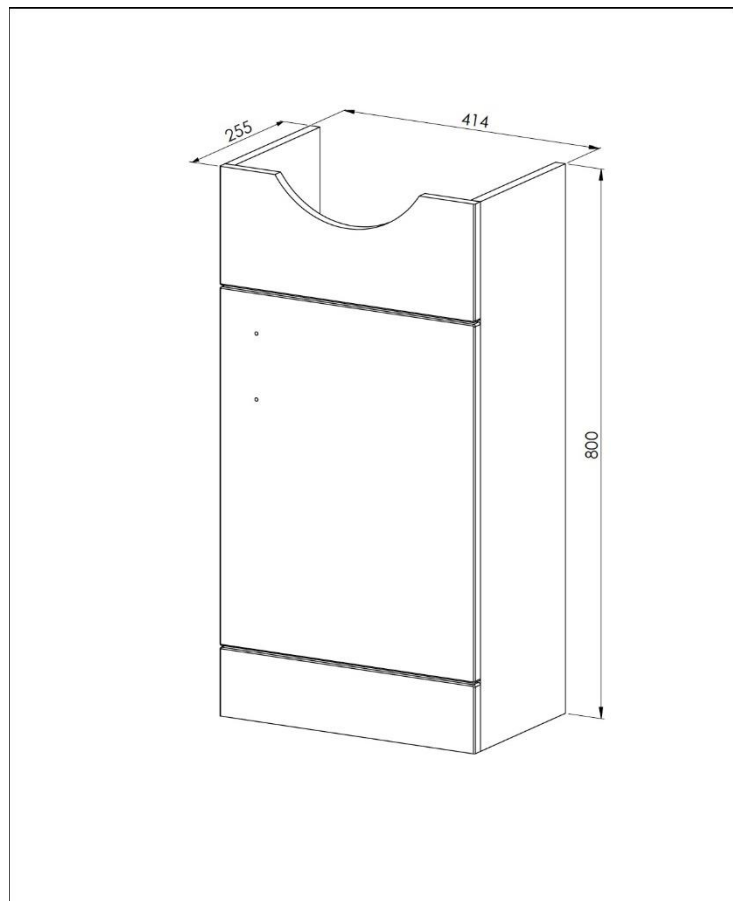

Technical Data Information

Product Code: ARD450
Information: Ardent 450mm Unit

Overall Dimensions: H: 800 x D: 255 x W: 414

All Dimensions are in millimetres. The information contained on this page was correct at date of issue. Fitting dimensions are provided as a guide only. Some variation may occur due to manufacturing tolerances. We pursue a policy of continuing improvement in design and performance of our products and so reserve the right to change specifications without prior notice.