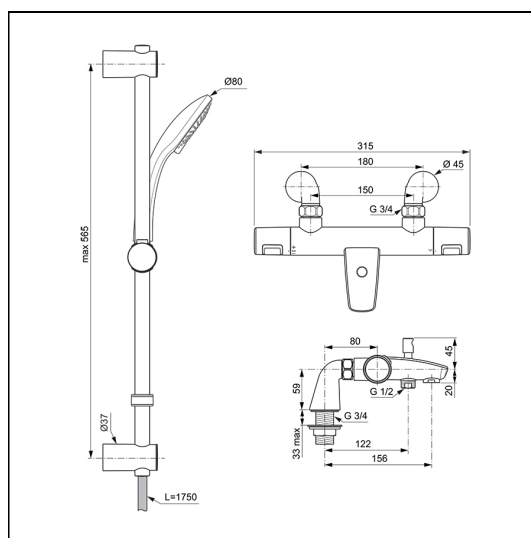

Ceratherm T25 Exposed Thermostatic Rim Mounted Bath Shower Mixer Pack

ILLUSTRATED

A7698 Ceratherm T25 exposed thermostatic rim mounted bath shower mixer pack with Idealrain S3 3 function ø80 handspray, 600mm rail and 1.75m hose

ILLUSTRATED PRODUCT DETAILS

Weights

A7698 3.70 KG

Finishes

A7698  Chrome (AA)

Materials

A7698 Chrome Plated Brass

Special Notes

Removable 8 litre per minute eco flow regulator fitted in the handspray.
Minimum operating pressure of 0.5 Bar

FEATURES